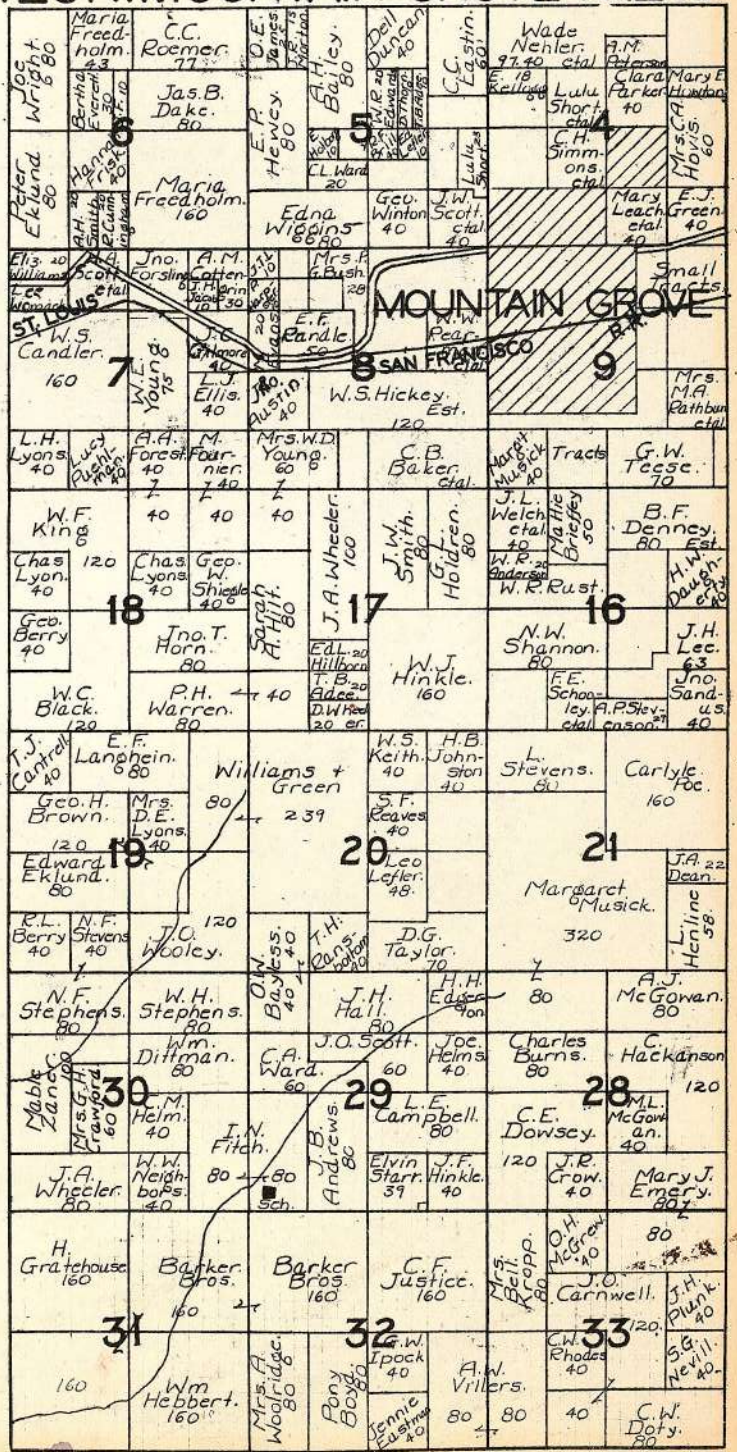

# WRIGHT COUNTY MISSOURI

PUBLISHED BY  
W. W. HIXSON & CO. ROCKFORD ILLINOIS

DOUGLAS

CO.

TEXAS

T.29N. PART OF WOOD R.12W.

PART OF T.28N. MOUNTAIN GROVE R.12W.

T.31 N. PART OF MONTGOMERY R.12W.

T.28N.

CLARK

R.14W.

T.30N.

BRUSH CREEK

R.14W.

Wright Co Mo

T.28N.

PART OF PLEASANT VALLEY

R.15W.

T.31N

PART OF UNION

R.15W.

Wright Co. Mo.

T.32N. PART OF UNION R.16W.

PART OF T.28N. PLEASANT VALLEY R.16W.