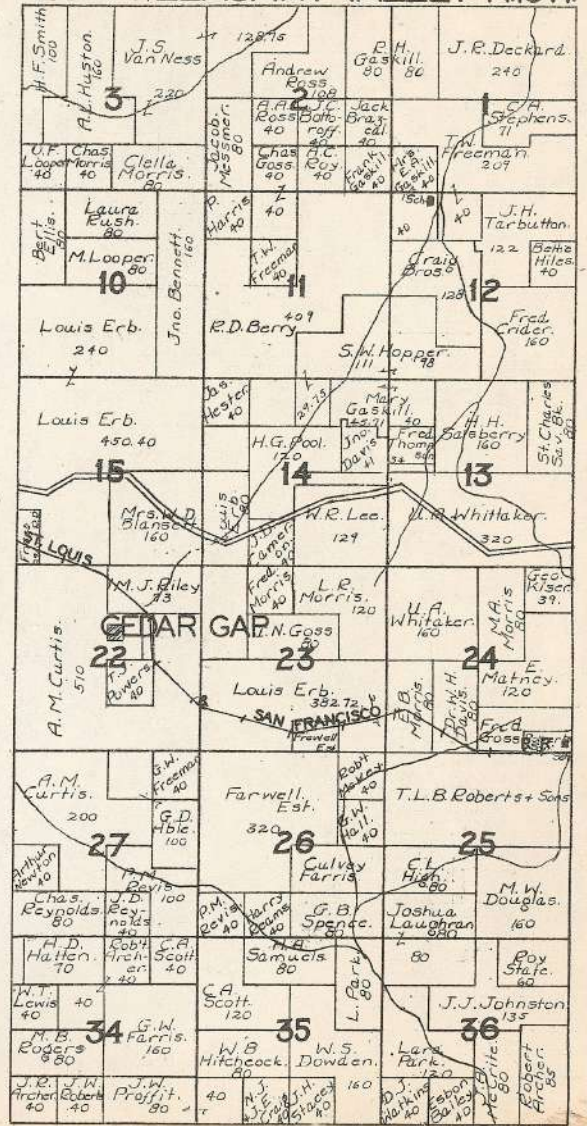

# WRIGHT COUNTY MISSOURI

PUBLISHED BY  
W. W. HIXSON & CO. ROCKFORD ILLINOIS

DOUGLAS

CO.

TEXAS

T.29N. PART OF WOOD R.12W.

PART OF T.28N. MOUNTAIN GROVE R.12W.

T.31 N. PART OF MONTGOMERY R.12W.

T.28N.

CLARK

R.14W.

T.30N.

BRUSH CREEK

R.14W.

Wright Co Mo

T.28N.

PART OF PLEASANT VALLEY

R.15W.

T.31N

PART OF UNION

R.15W.

Wright Co. Mo.

T.32N. PART OF UNION R.16W.

PART OF T.28N. PLEASANT VALLEY R.16W.