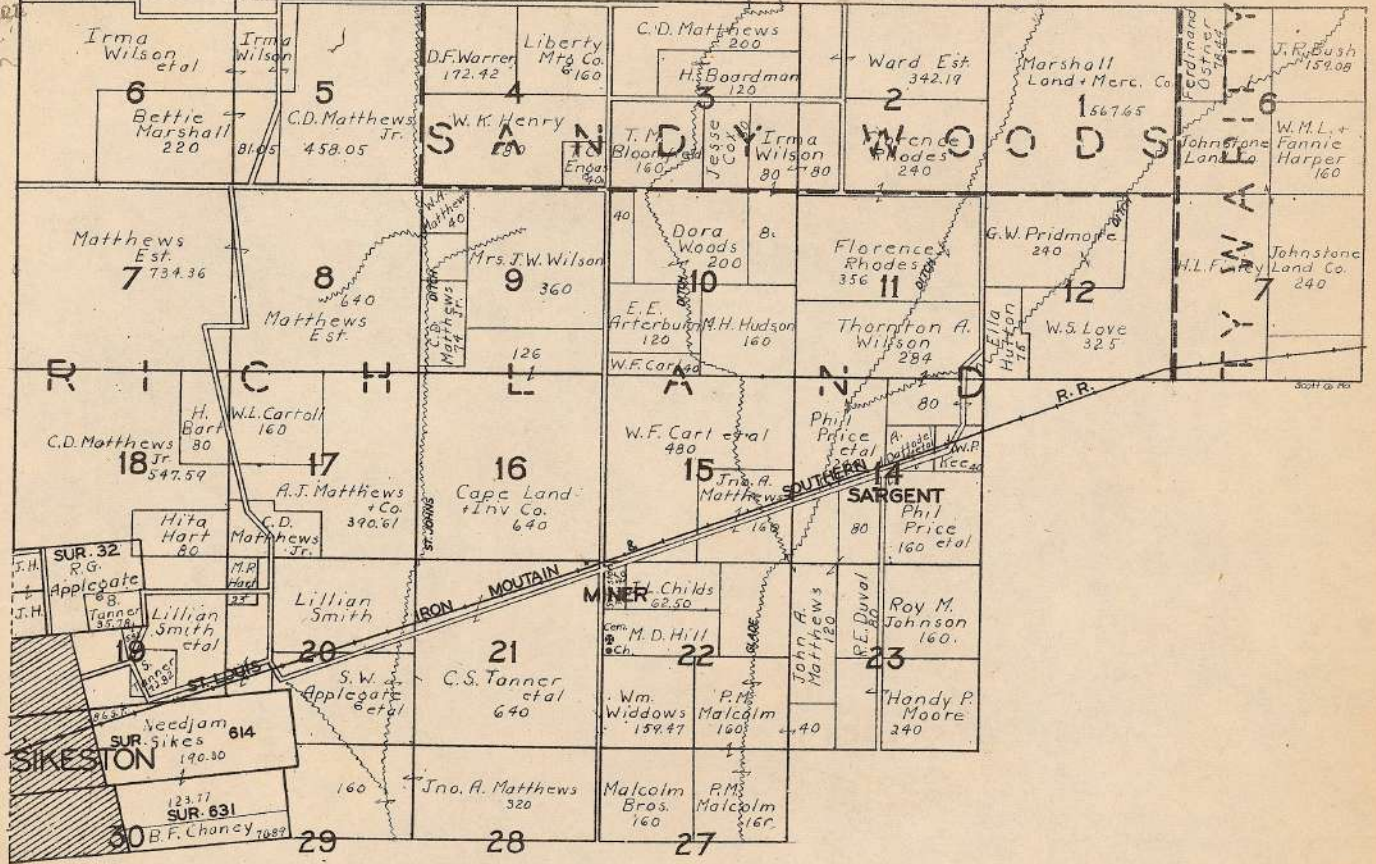

# SCOTT COUNTY MISSOURI

PUBLISHED BY  
W.W. HIXSON MAP & ATLAS CO.  
ROCKFORD ILLINOIS

- LEGEND —
- ROAD ISSUE ROADS
  - COUNTY ROADS
  - TOWNSHIP LINES

333,09778

H64  
no. 100  
Roll  
BK  
2m

T.26N.

R.14&15E.

PART OF RICHLAND

R.13E.

T.28N.

R.13E.

T.29N.

R.13E.

T.29N.

R.12E.

T.28N.

PART OF SYLVANIA

R.11 & 12E