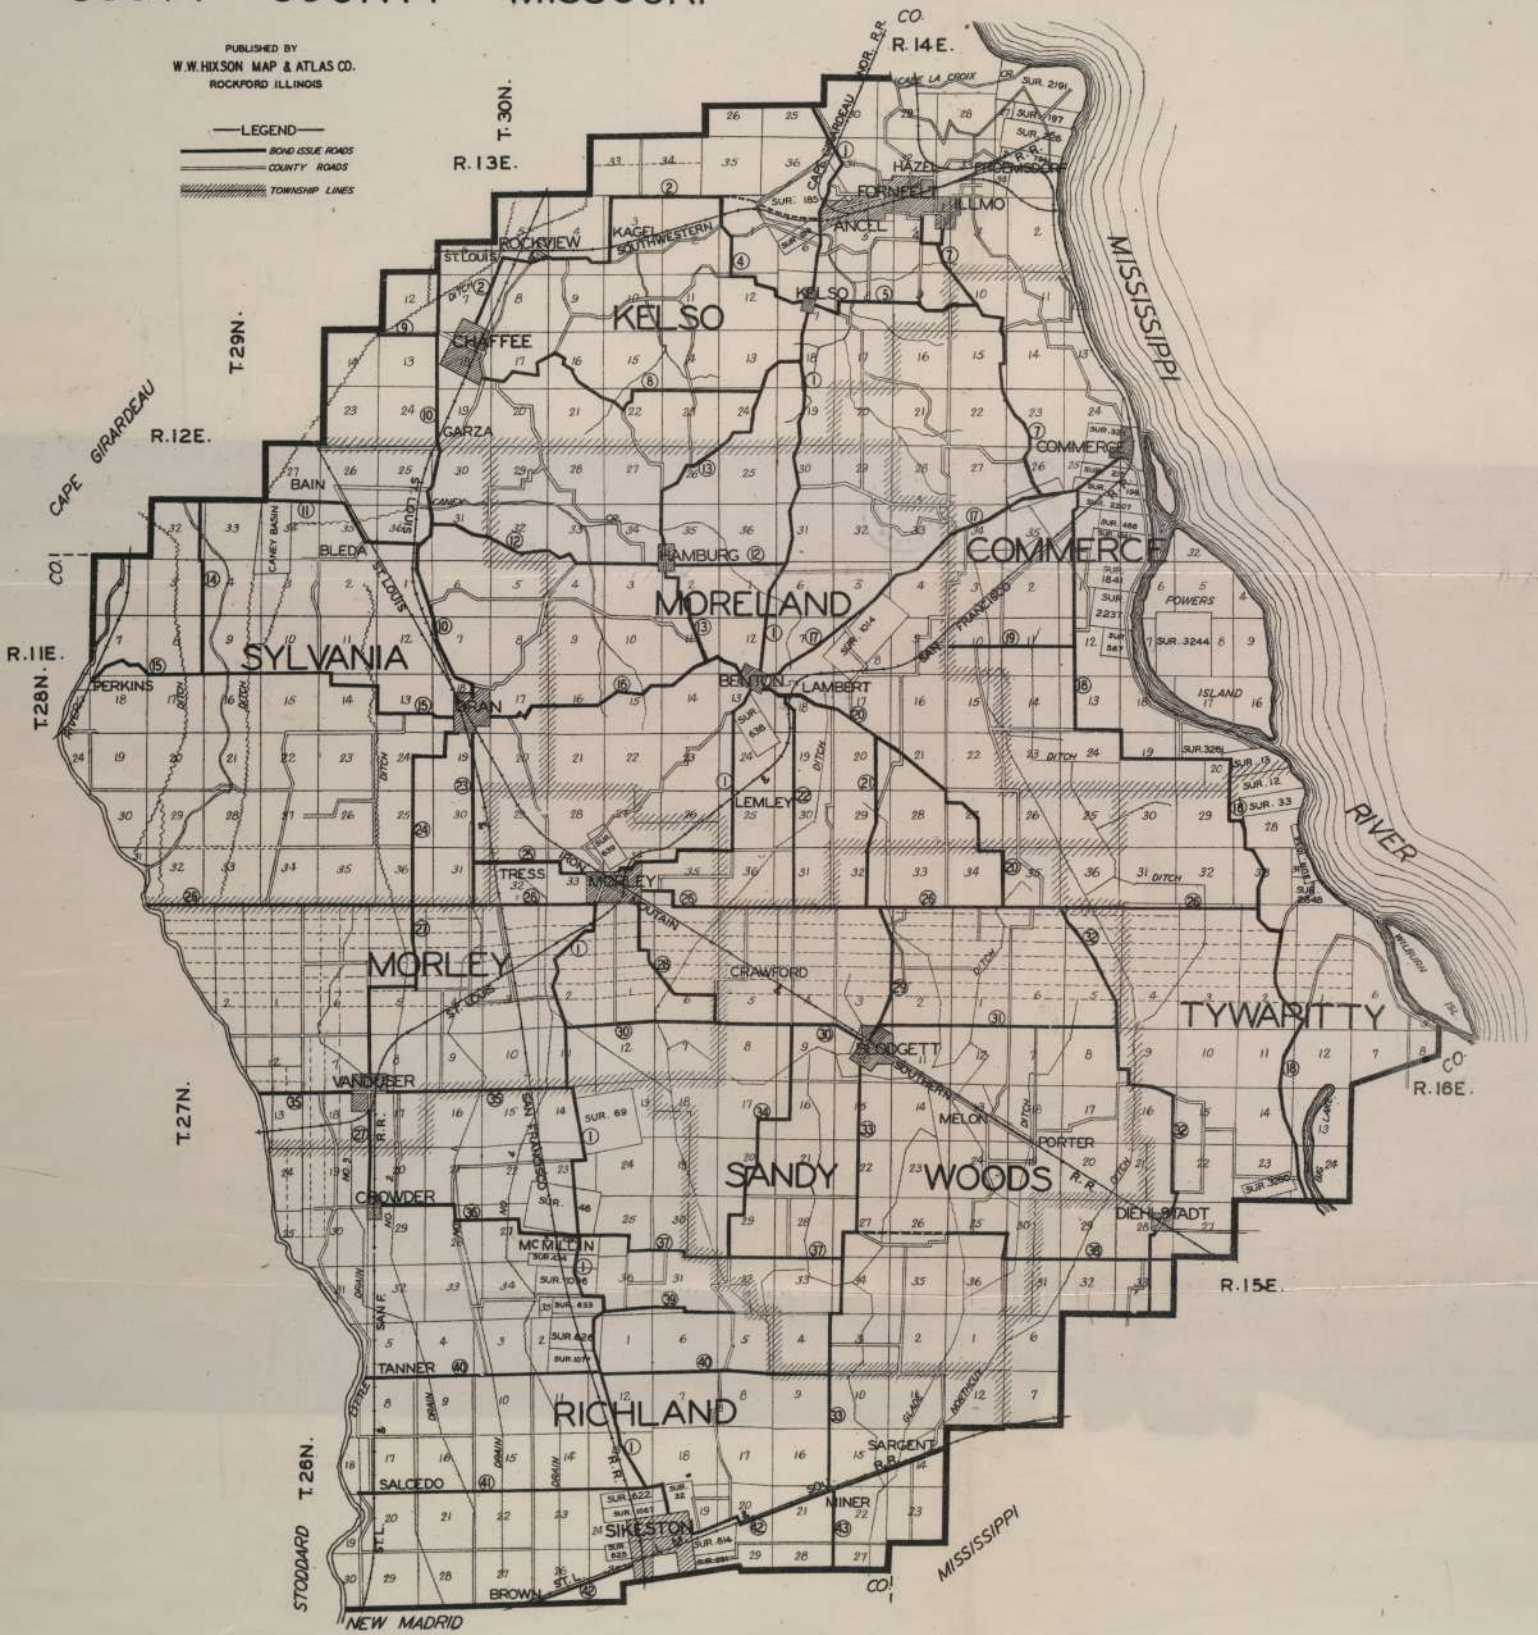

# SCOTT COUNTY MISSOURI

PUBLISHED BY  
W.W. HIXSON MAP & ATLAS CO.  
ROCKFORD ILLINOIS

- LEGEND —
- ROAD ISSUE ROADS
  - COUNTY ROADS
  - TOWNSHIP LINES

333,09778

H64  
no. 100  
Roll  
BK  
2m

T.26N.

R.14&15E.

PART OF RICHLAND

R.13E.

T.28N.

R.13E.

T.29N.

R.13E.

T.29N.

R.12E.

T.28N.

PART OF SYLVANIA

R.11 & 12E