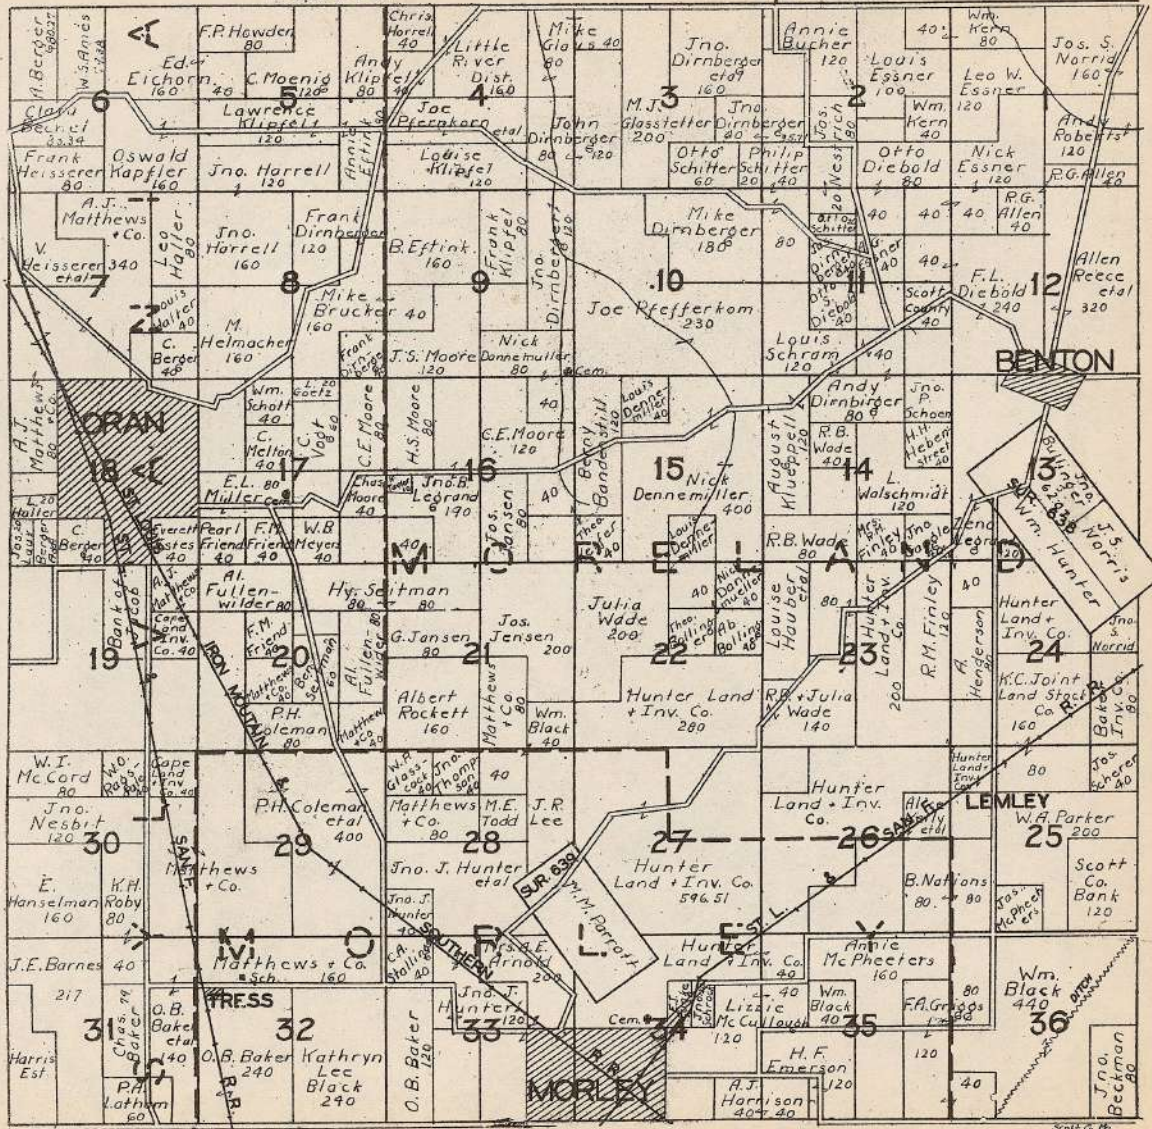

# SCOTT COUNTY MISSOURI

PUBLISHED BY  
W.W. HIXSON MAP & ATLAS CO.  
ROCKFORD ILLINOIS

- LEGEND —
- ROAD ISSUE ROADS
  - COUNTY ROADS
  - TOWNSHIP LINES

333,09778

H64  
no. 100  
Roll  
BK  
2m

T.26N.

R.14&15E.

PART OF RICHLAND

R.13E.

T.28N.

R.13E.

T.29N.

R.13E.

T.29N.

R.12E.

T.28N.

PART OF SYLVANIA

R.11 & 12E