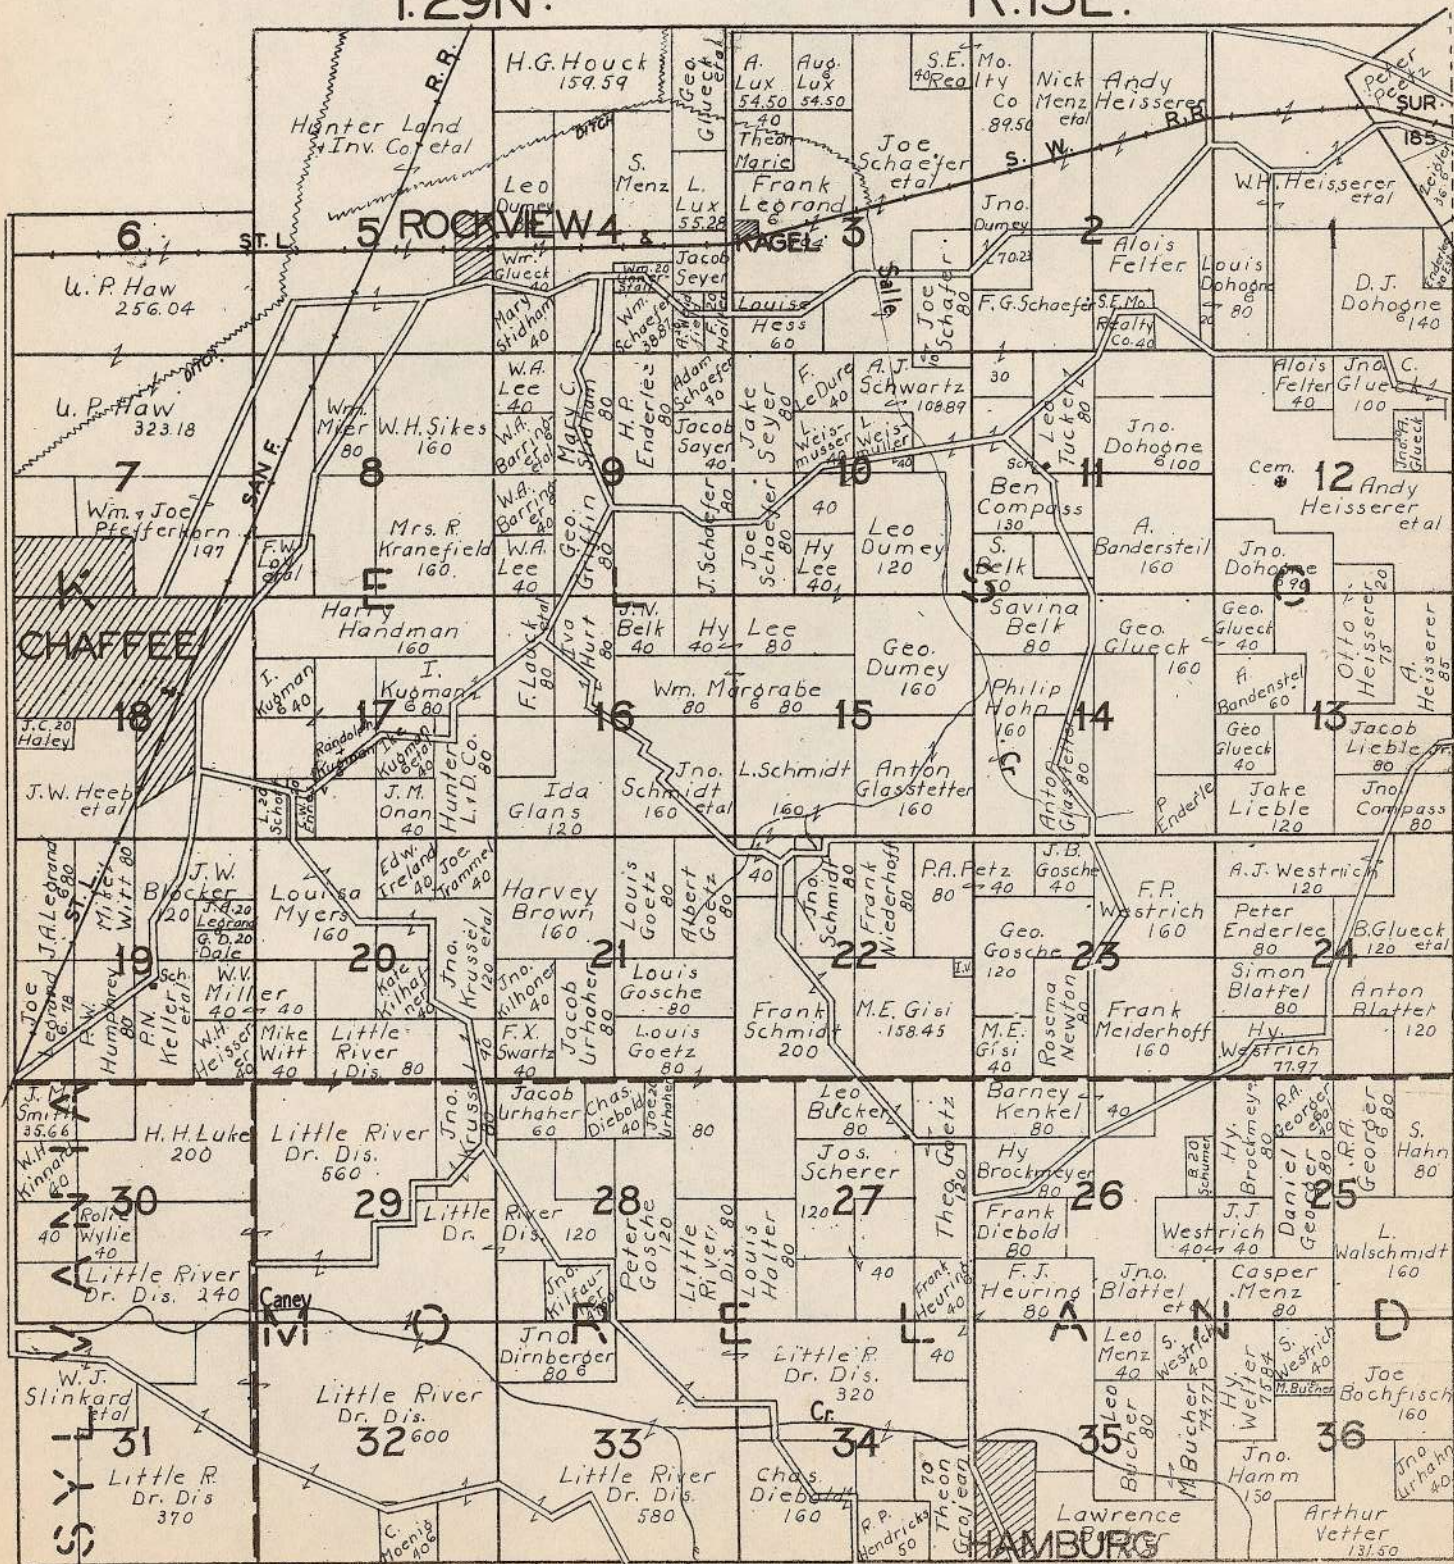

# SCOTT COUNTY MISSOURI

PUBLISHED BY  
W.W. HIXSON MAP & ATLAS CO.  
ROCKFORD ILLINOIS

- LEGEND —
- ROAD ISSUE ROADS
  - COUNTY ROADS
  - TOWNSHIP LINES

333,09778

H64  
no. 100  
Roll  
BK  
2m

T.26N.

R.14&15E.

PART OF RICHLAND

R.13E.

T.28N.

R.13E.

T.29N.

R.13E.

T.29N.

R.12E.

T.28N.

PART OF SYLVANIA

R.11 & 12E