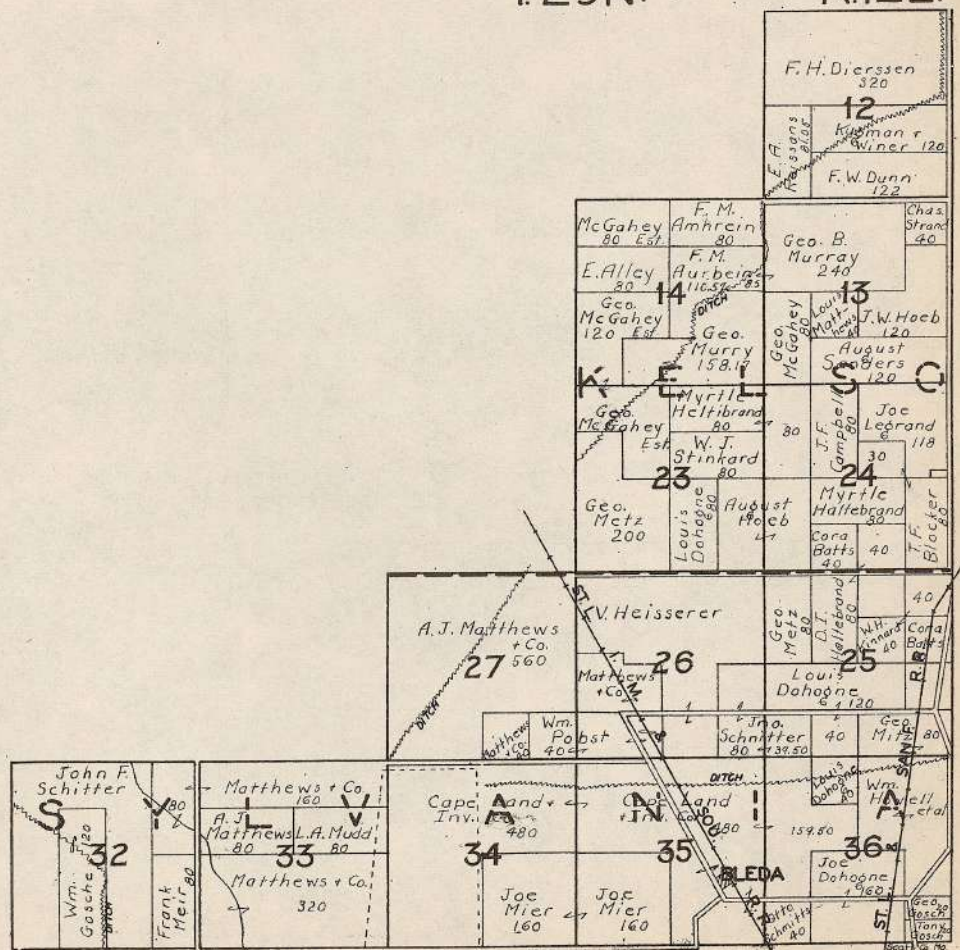

# SCOTT COUNTY MISSOURI

PUBLISHED BY  
W.W. HIXSON MAP & ATLAS CO.  
ROCKFORD ILLINOIS

- LEGEND —
- ROAD ISSUE ROADS
  - COUNTY ROADS
  - TOWNSHIP LINES

333,09778

H64  
no. 100  
Roll  
BK  
2m

T.26N.

R.14&15E.

PART OF RICHLAND

R.13E.

T.28N.

R.13E.

T.29N.

R.13E.

T.29N.

R.12E.

T.28N.

PART OF SYLVANIA

R.11 & 12E