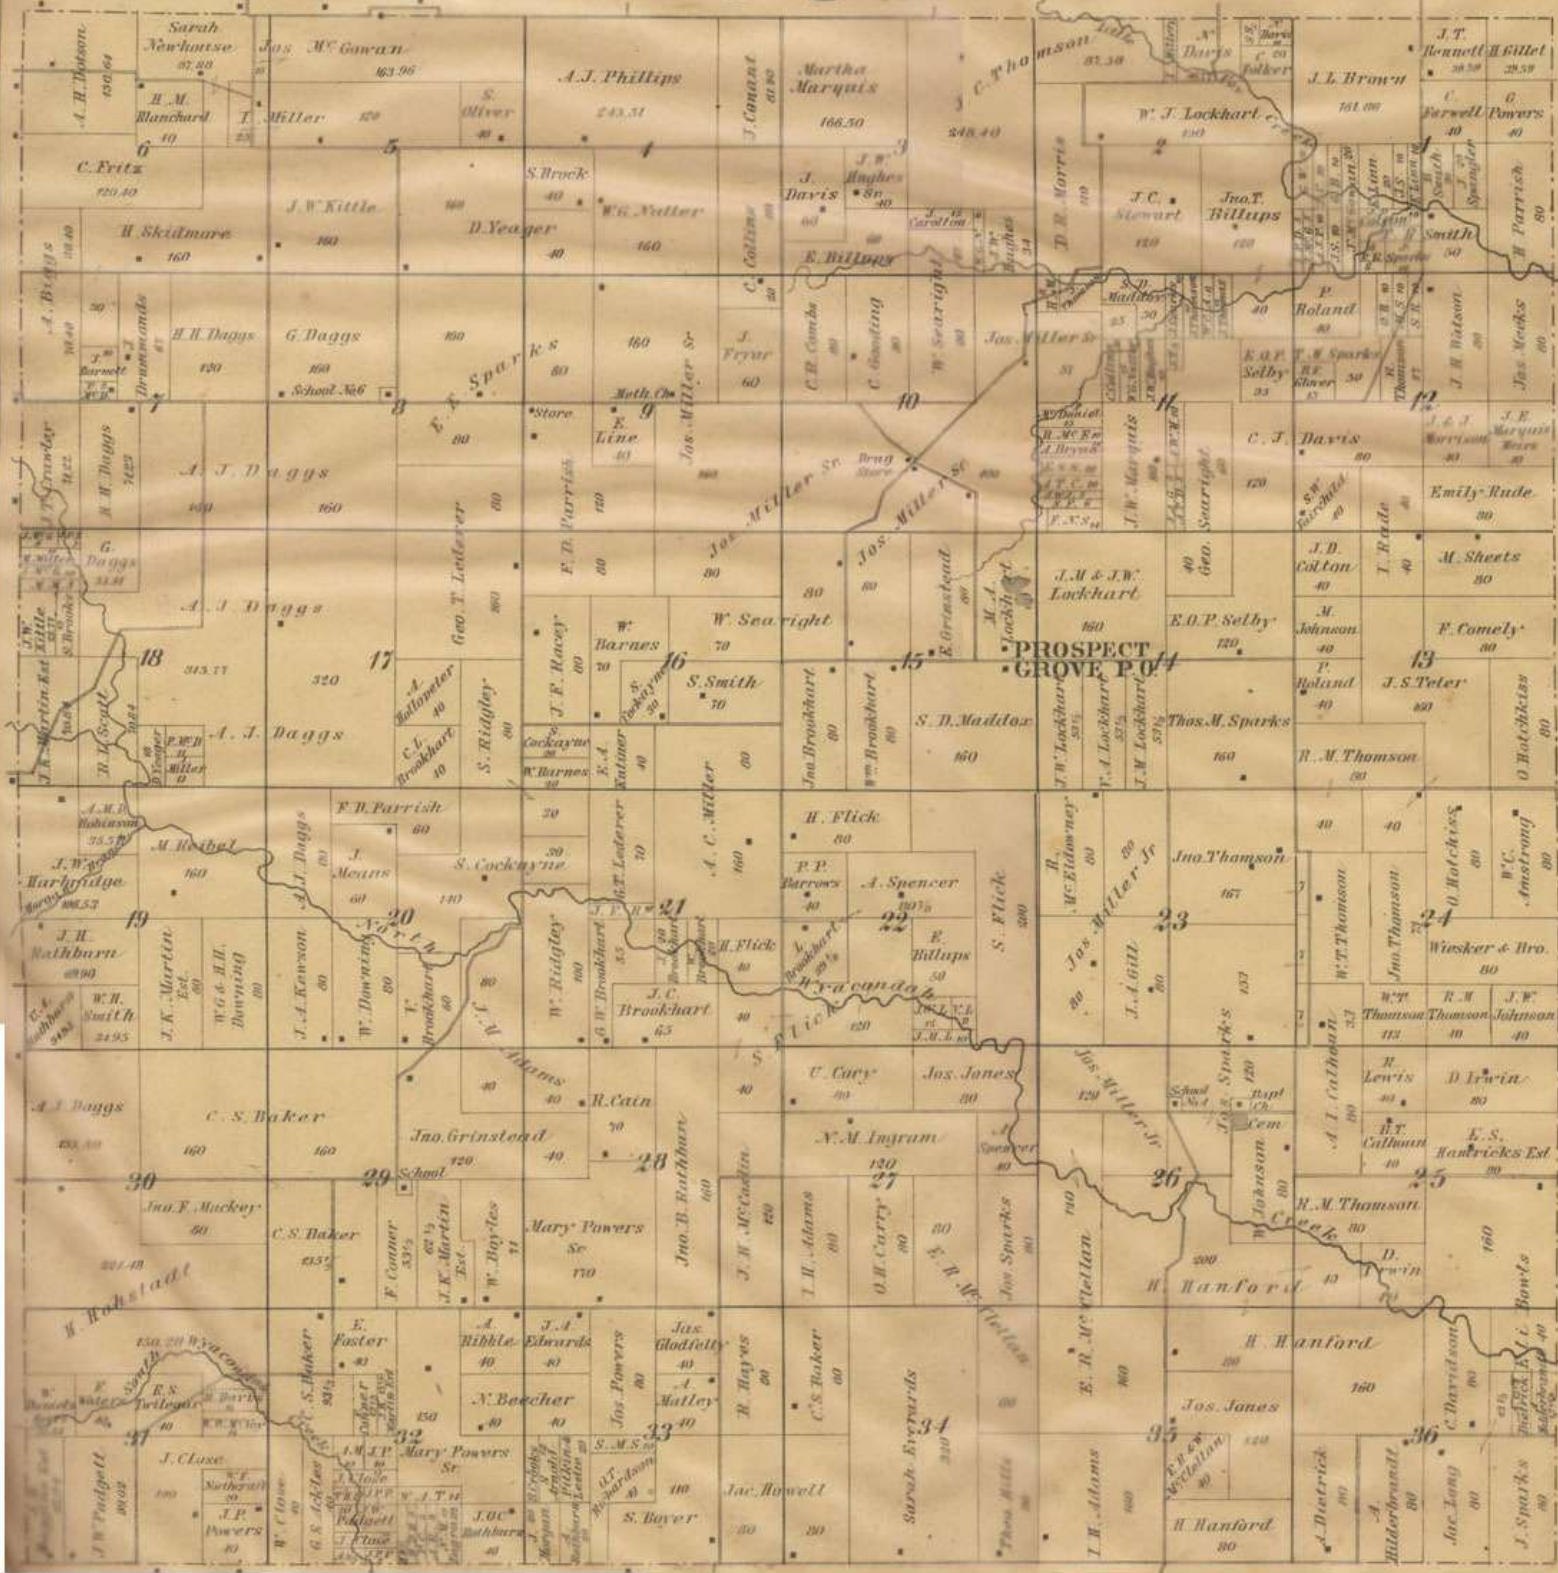

OUTLINE MAP OF SCOTLAND CO., MISSOURI

SCOTLAND CO. ATLAS
Township 64 North
Range 10 West
(of 5th Principal Meridian)

Scale 2 Inches to a Mile.

SCOTLAND CO. ATLAS
 Township 65 North
 Range 10 West
 of 5th Principal Meridian

Scale 2 Inches to a Mile.

SCOTLAND CO. ATLAS
 Township 65 North
 Range 11 West
 (of 5th Principal Meridian)

Scale 2 Inches to a Mile.

SCOTLAND CO. ATLAS
Township 65 North
Range 12 West
 (of 5th Principal Meridian)

Scale 2 Inches to a Mile.

SCOTLAND CO. ATLAS
Township 66 North
Range 10 West
 (of 5th Principal Meridian)

Scale 2 Inches to a Mile.

Scale 2 Inches to a Mile.

HITPO

Scale 2 Inches to a Mile.

W A Crumb
33.74
70