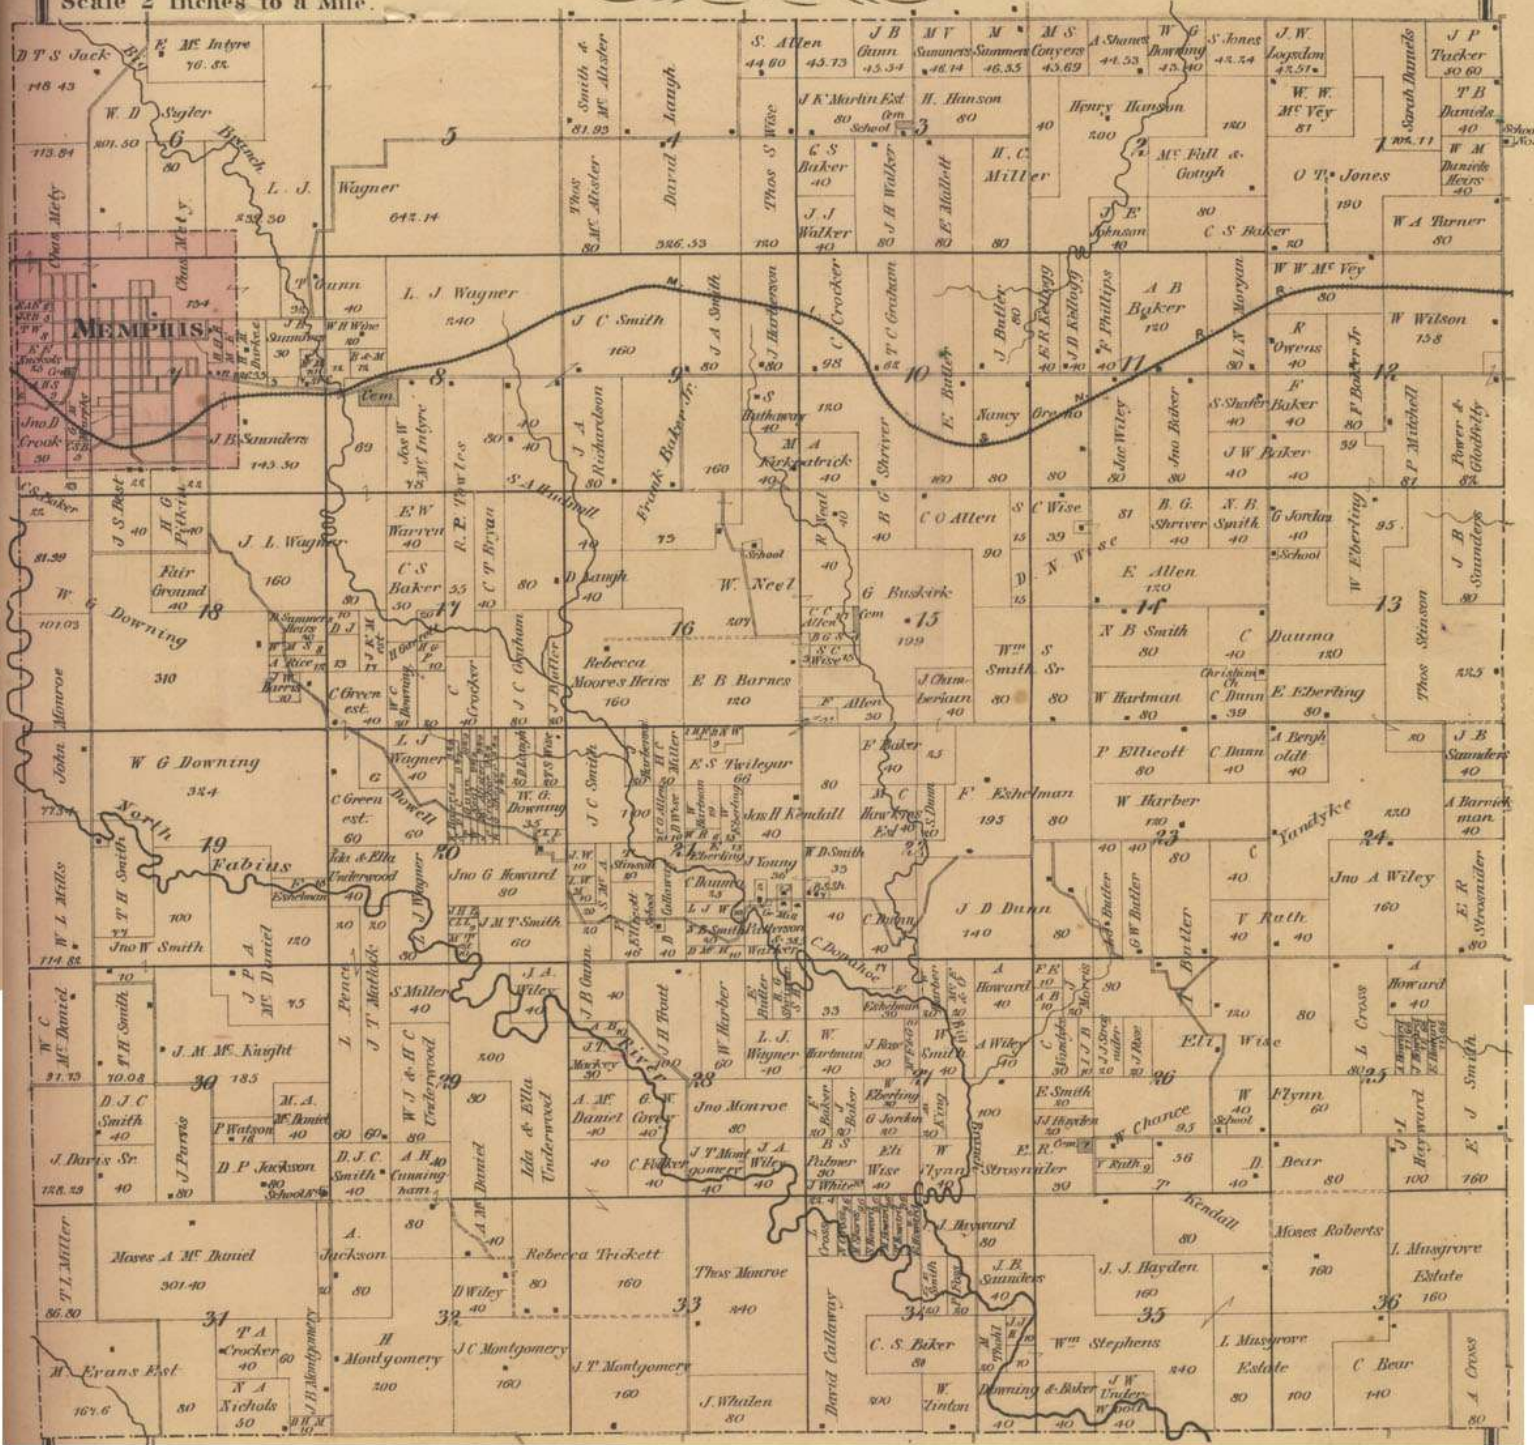

OUTLINE MAP OF SCOTLAND CO., MISSOURI

SCOTLAND CO. ATLAS
Township 64 North
Range 10 West
(of 5th Principal Meridian)

Scale 2 Inches to a Mile.

SCOTLAND CO. ATLAS
 Township 65 North
 Range 10 West
 of 5th Principal Meridian

Scale 2 Inches to a Mile.

SCOTLAND CO. ATLAS
 Township 65 North
 Range 11 West
 (of 5th Principal Meridian)

Scale 2 Inches to a Mile.

SCOTLAND CO. ATLAS
Township 65 North
Range 12 West
 (of 5th Principal Meridian)

Scale 2 Inches to a Mile.

SCOTLAND CO. ATLAS
Township 66 North
Range 10 West
 (of 5th Principal Meridian)

Scale 2 Inches to a Mile.

Scale 2 Inches to a Mile.

HITPO

Scale 2 Inches to a Mile.

W A Crumb
33.74
70