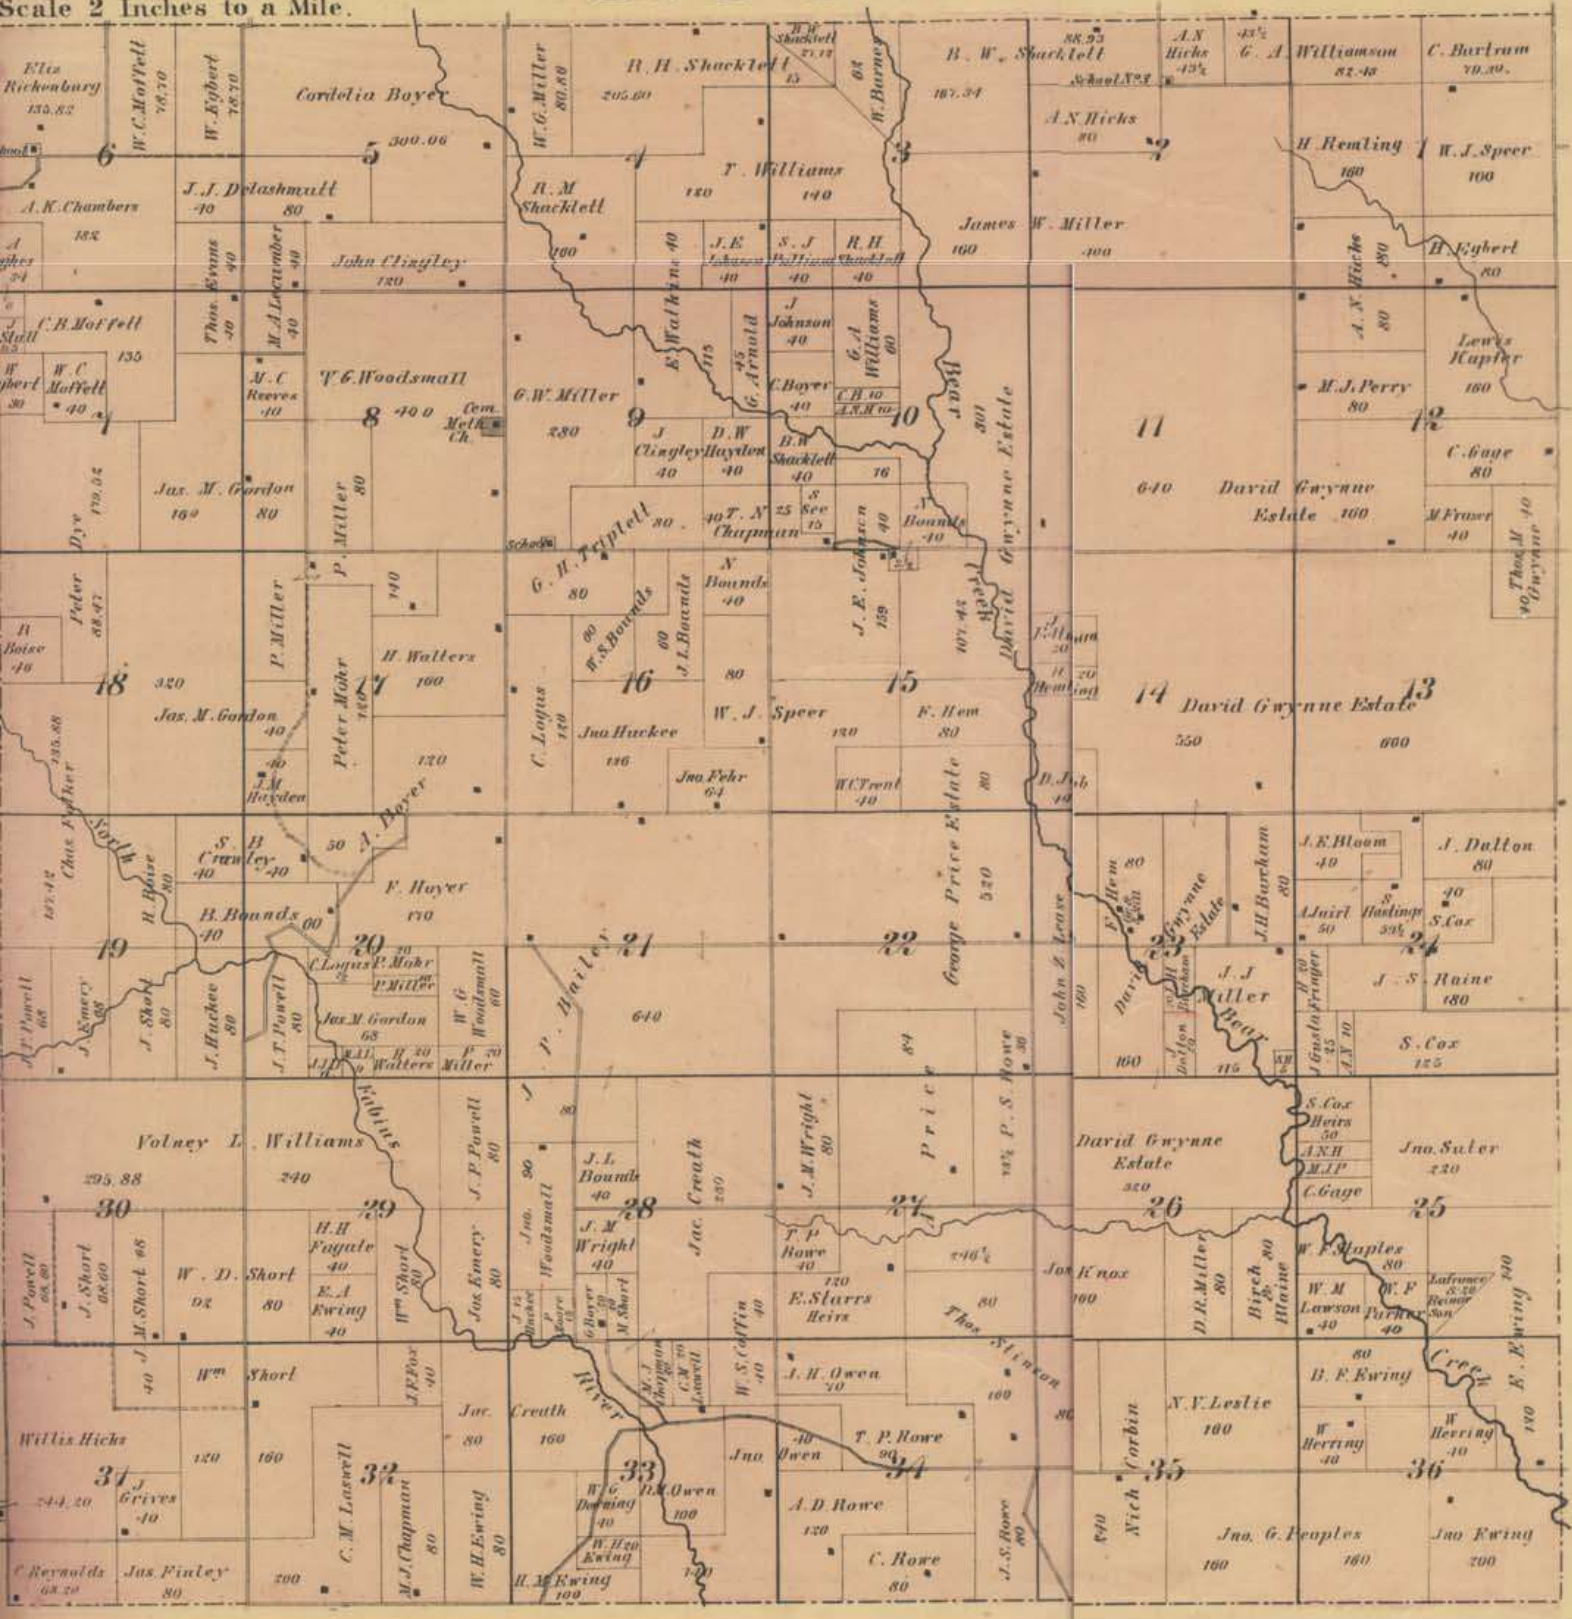

OUTLINE MAP OF SCOTLAND CO., MISSOURI

SCOTLAND CO. ATLAS
Township 64 North
Range 10 West
(of 5th Principal Meridian)

Scale 2 Inches to a Mile.

SCOTLAND CO. ATLAS
 Township 65 North
 Range 10 West
 of 5th Principal Meridian

Scale 2 Inches to a Mile.

SCOTLAND CO. ATLAS
 Township 65 North
 Range 11 West
 (of 5th Principal Meridian)

Scale 2 Inches to a Mile.

SCOTLAND CO. ATLAS
Township 65 North
Range 12 West
 (of 5th Principal Meridian)

Scale 2 Inches to a Mile.

SCOTLAND CO. ATLAS
Township 66 North
Range 10 West
 (of 5th Principal Meridian)

Scale 2 Inches to a Mile.

Scale 2 Inches to a Mile.

HITPO

Scale 2 Inches to a Mile.

W A Crumb
33.74
70