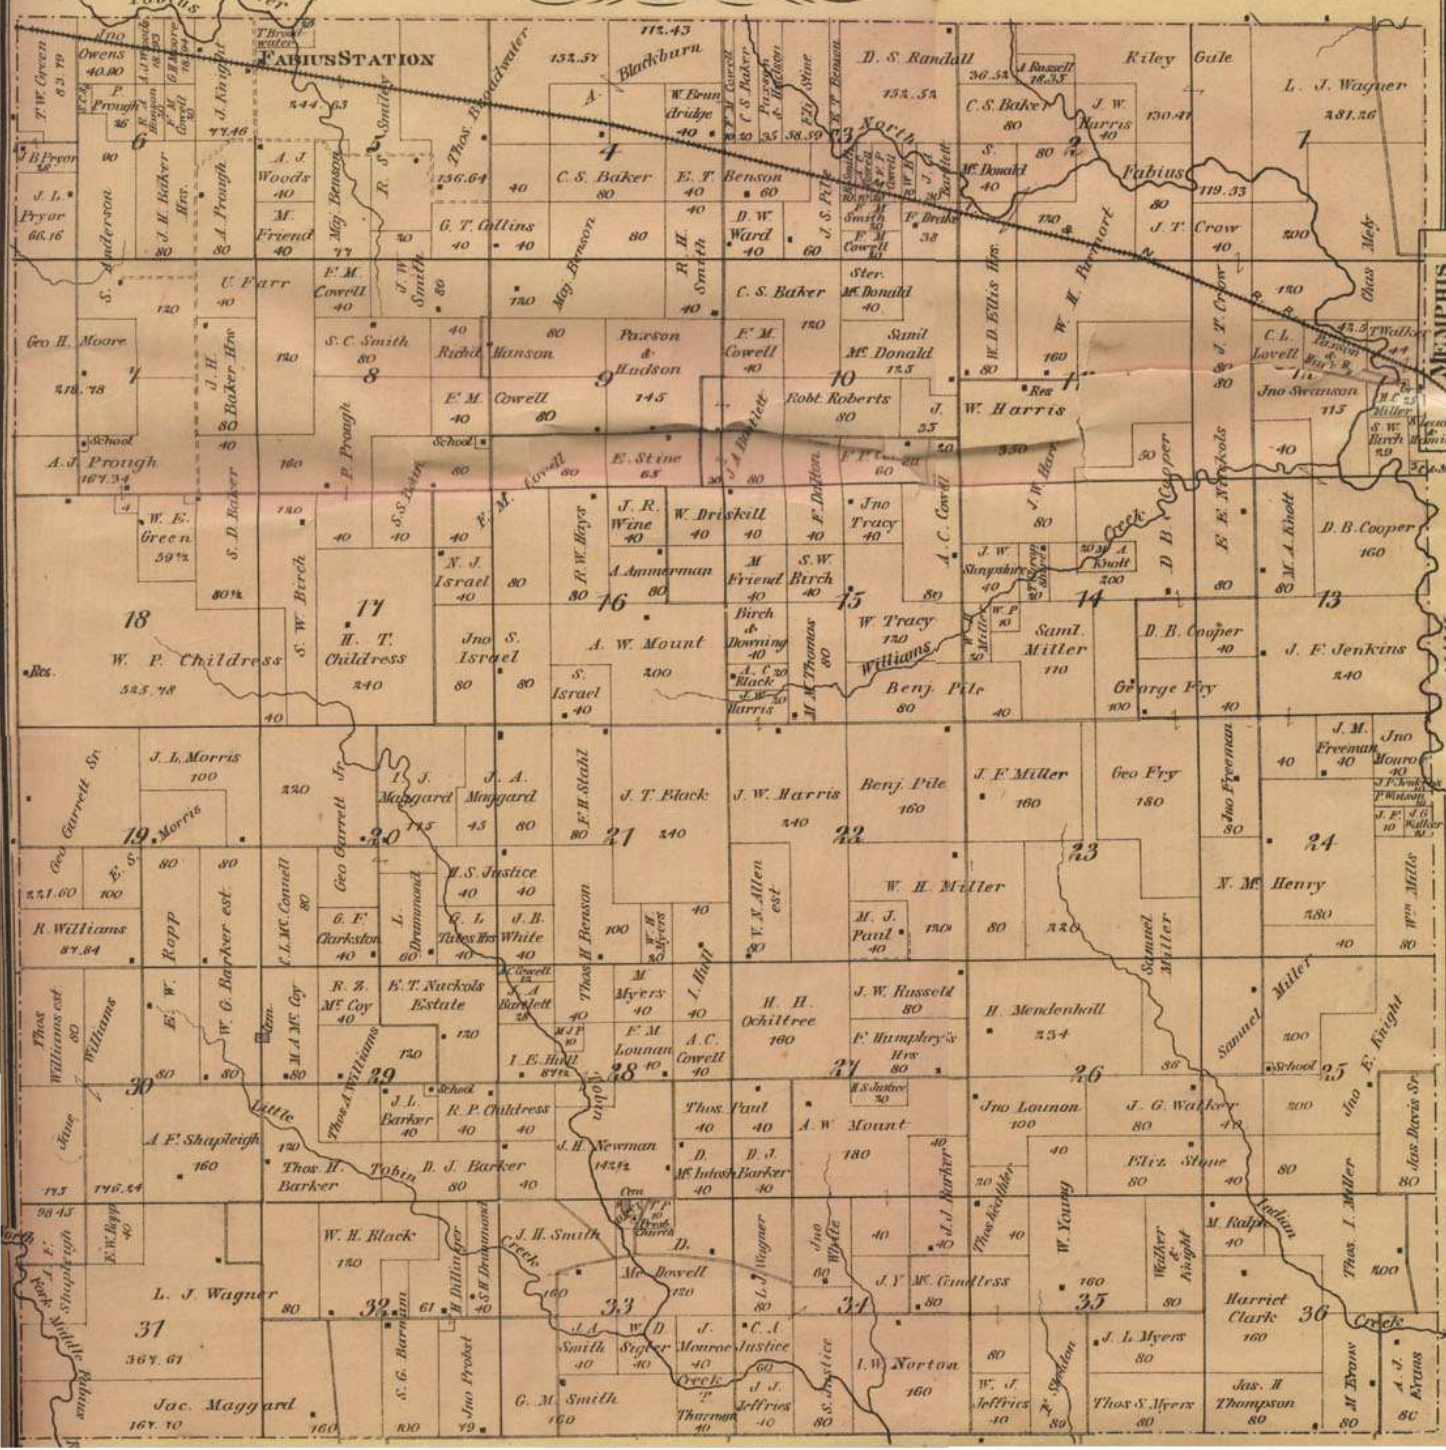

OUTLINE MAP OF SCOTLAND CO., MISSOURI

SCOTLAND CO. ATLAS
Township 64 North
Range 10 West
(of 5th Principal Meridian)

Scale 2 Inches to a Mile.

SCOTLAND CO. ATLAS
 Township 65 North
 Range 10 West
 of 5th Principal Meridian

Scale 2 Inches to a Mile.

SCOTLAND CO. ATLAS
 Township 65 North
 Range 11 West
 (of 5th Principal Meridian)

Scale 2 Inches to a Mile.

SCOTLAND CO. ATLAS
Township 65 North
Range 12 West
 (of 5th Principal Meridian)

Scale 2 Inches to a Mile.

SCOTLAND CO. ATLAS
Township 66 North
Range 10 West
 (of 5th Principal Meridian)

Scale 2 Inches to a Mile.

Scale 2 Inches to a Mile.

HITPO

Scale 2 Inches to a Mile.

W A Crumb
33.74
70