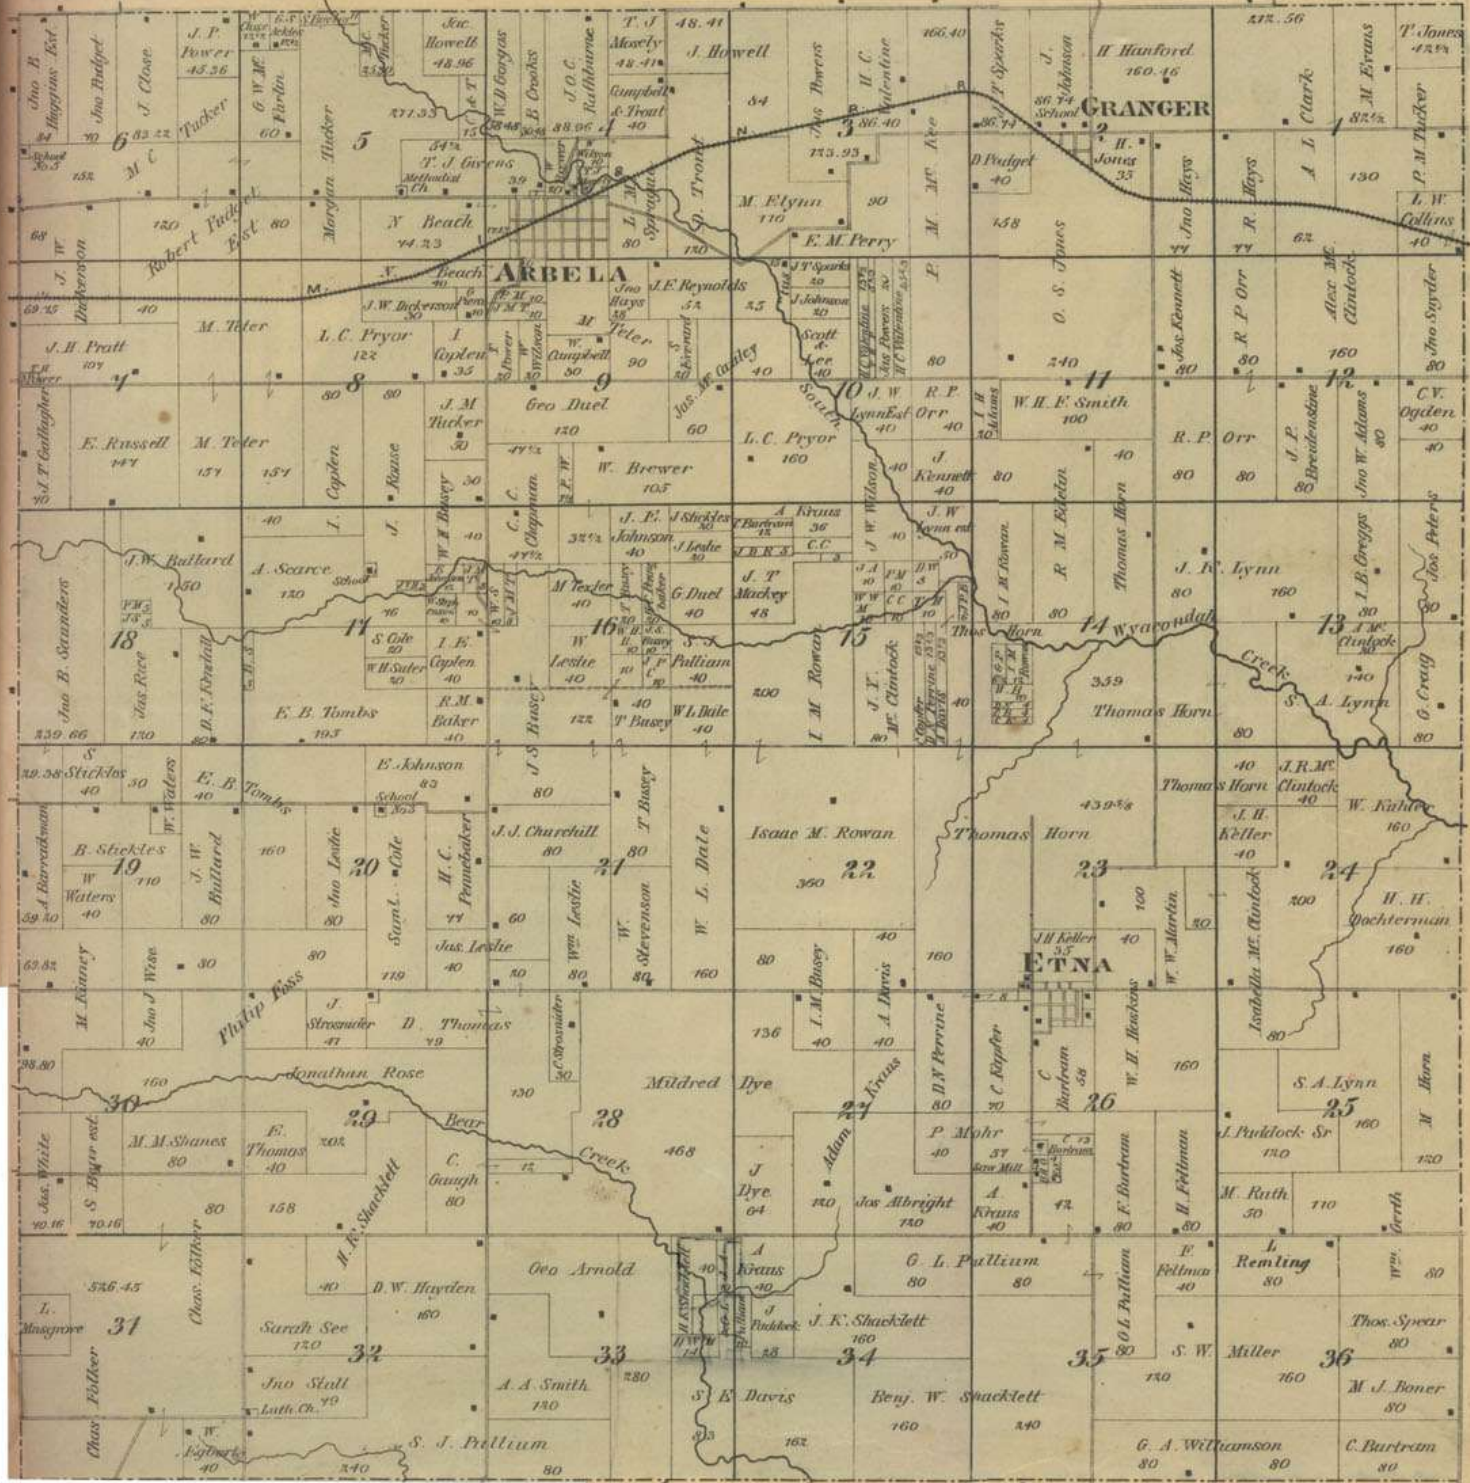

OUTLINE MAP OF SCOTLAND CO., MISSOURI

SCOTLAND CO. ATLAS
Township 64 North
Range 10 West
(of 5th Principal Meridian)

Scale 2 Inches to a Mile.

SCOTLAND CO. ATLAS
 Township 65 North
 Range 10 West
 of 5th Principal Meridian

Scale 2 Inches to a Mile.

SCOTLAND CO. ATLAS
 Township 65 North
 Range 11 West
 (of 5th Principal Meridian)

Scale 2 Inches to a Mile.

SCOTLAND CO. ATLAS
Township 65 North
Range 12 West
 (of 5th Principal Meridian)

Scale 2 Inches to a Mile.

SCOTLAND CO. ATLAS
Township 66 North
Range 10 West
 (of 5th Principal Meridian)

Scale 2 Inches to a Mile.

Scale 2 Inches to a Mile.

HITPO

Scale 2 Inches to a Mile.

W A Crumb
33.74
70