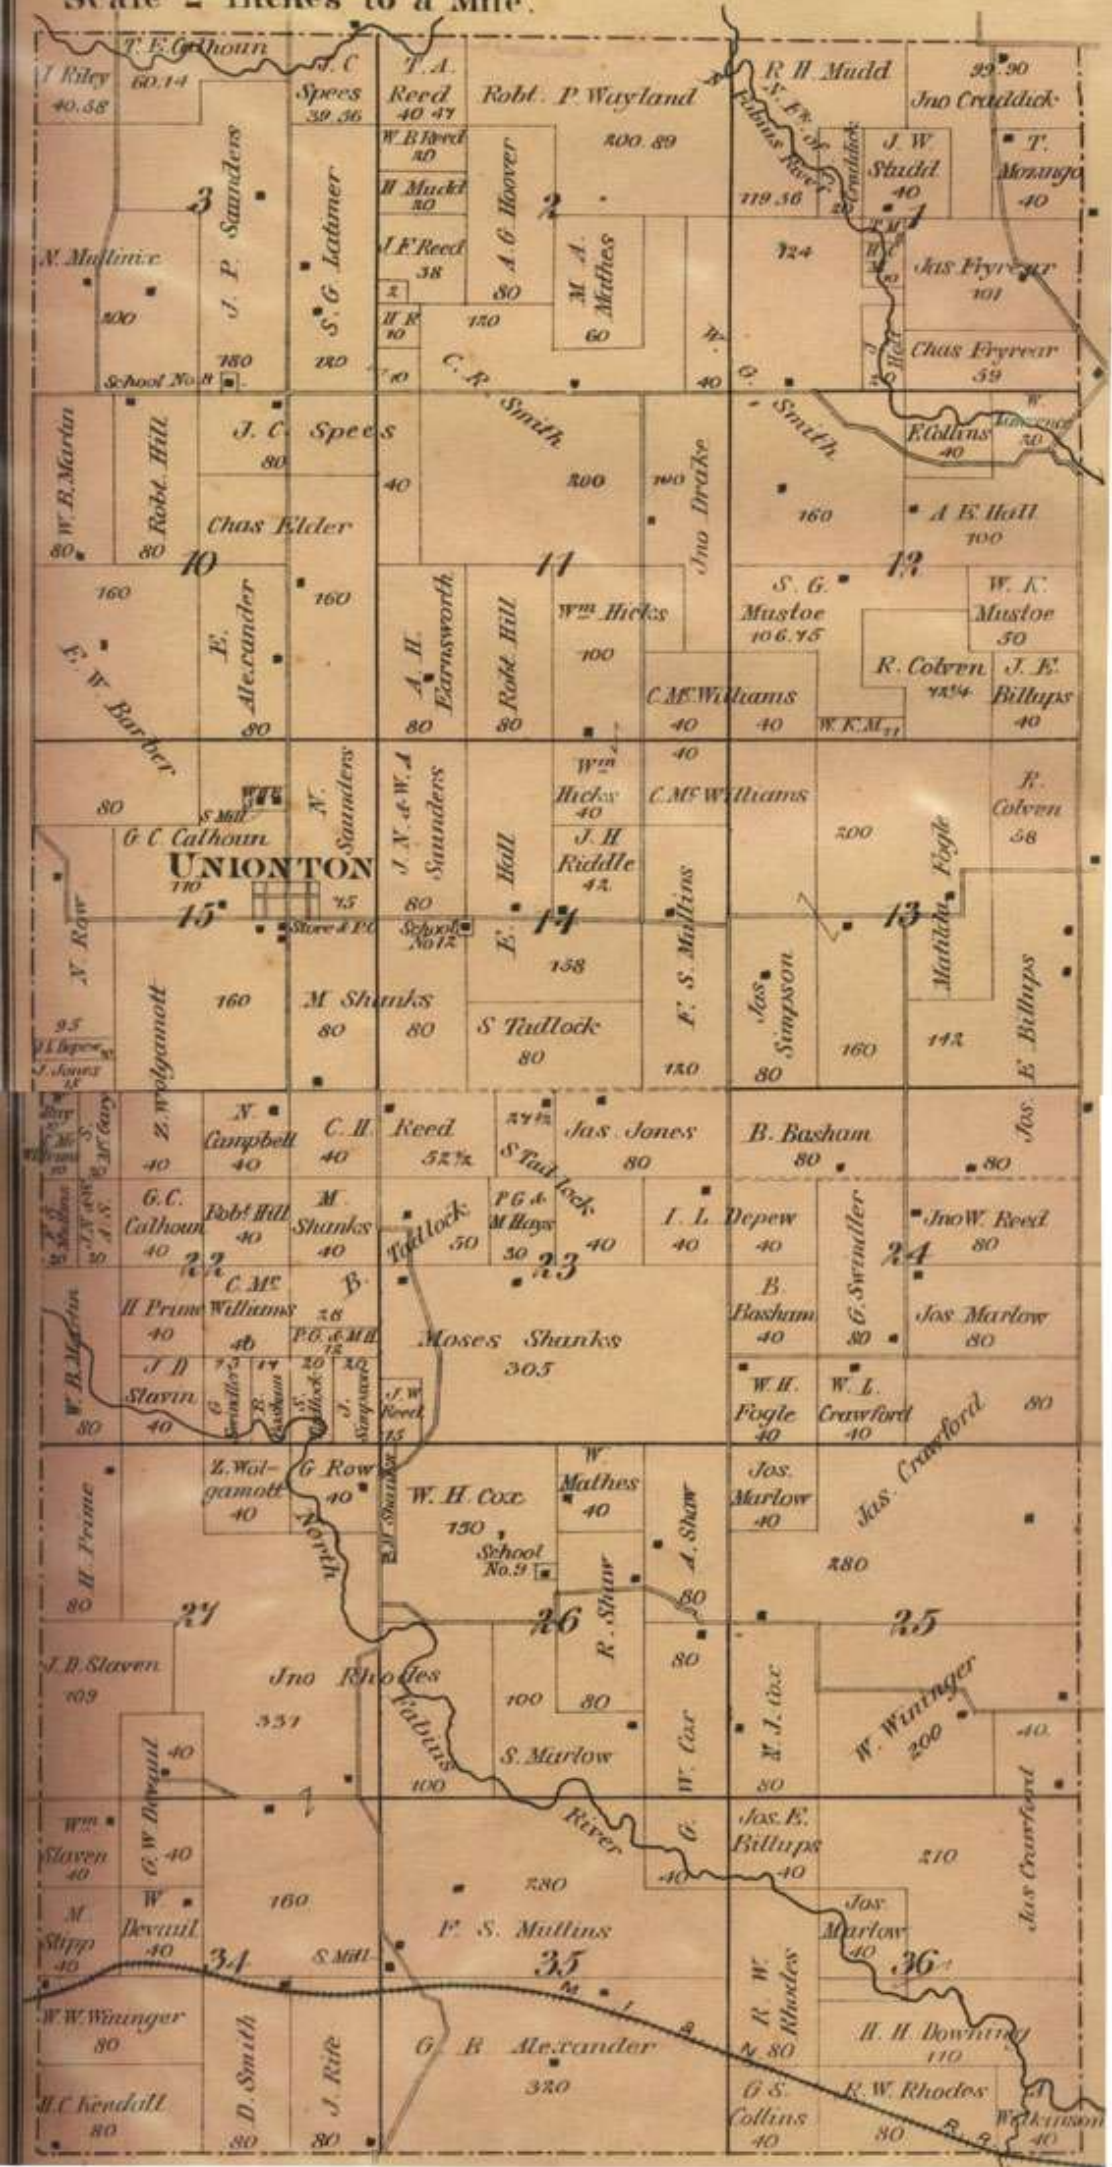

OUTLINE MAP OF SCOTLAND CO., MISSOURI

SCOTLAND CO. ATLAS
Township 64 North
Range 10 West
(of 5th Principal Meridian)

Scale 2 Inches to a Mile.

SCOTLAND CO. ATLAS
 Township 65 North
 Range 10 West
 of 5th Principal Meridian

Scale 2 Inches to a Mile.

SCOTLAND CO. ATLAS
 Township 65 North
 Range 11 West
 (of 5th Principal Meridian)

Scale 2 Inches to a Mile.

SCOTLAND CO. ATLAS
Township 65 North
Range 12 West
 (of 5th Principal Meridian)

Scale 2 Inches to a Mile.

SCOTLAND CO. ATLAS
Township 66 North
Range 10 West
 (of 5th Principal Meridian)

Scale 2 Inches to a Mile.

Scale 2 Inches to a Mile.

HITPO

Scale 2 Inches to a Mile.

W A Crumb
33.74
70