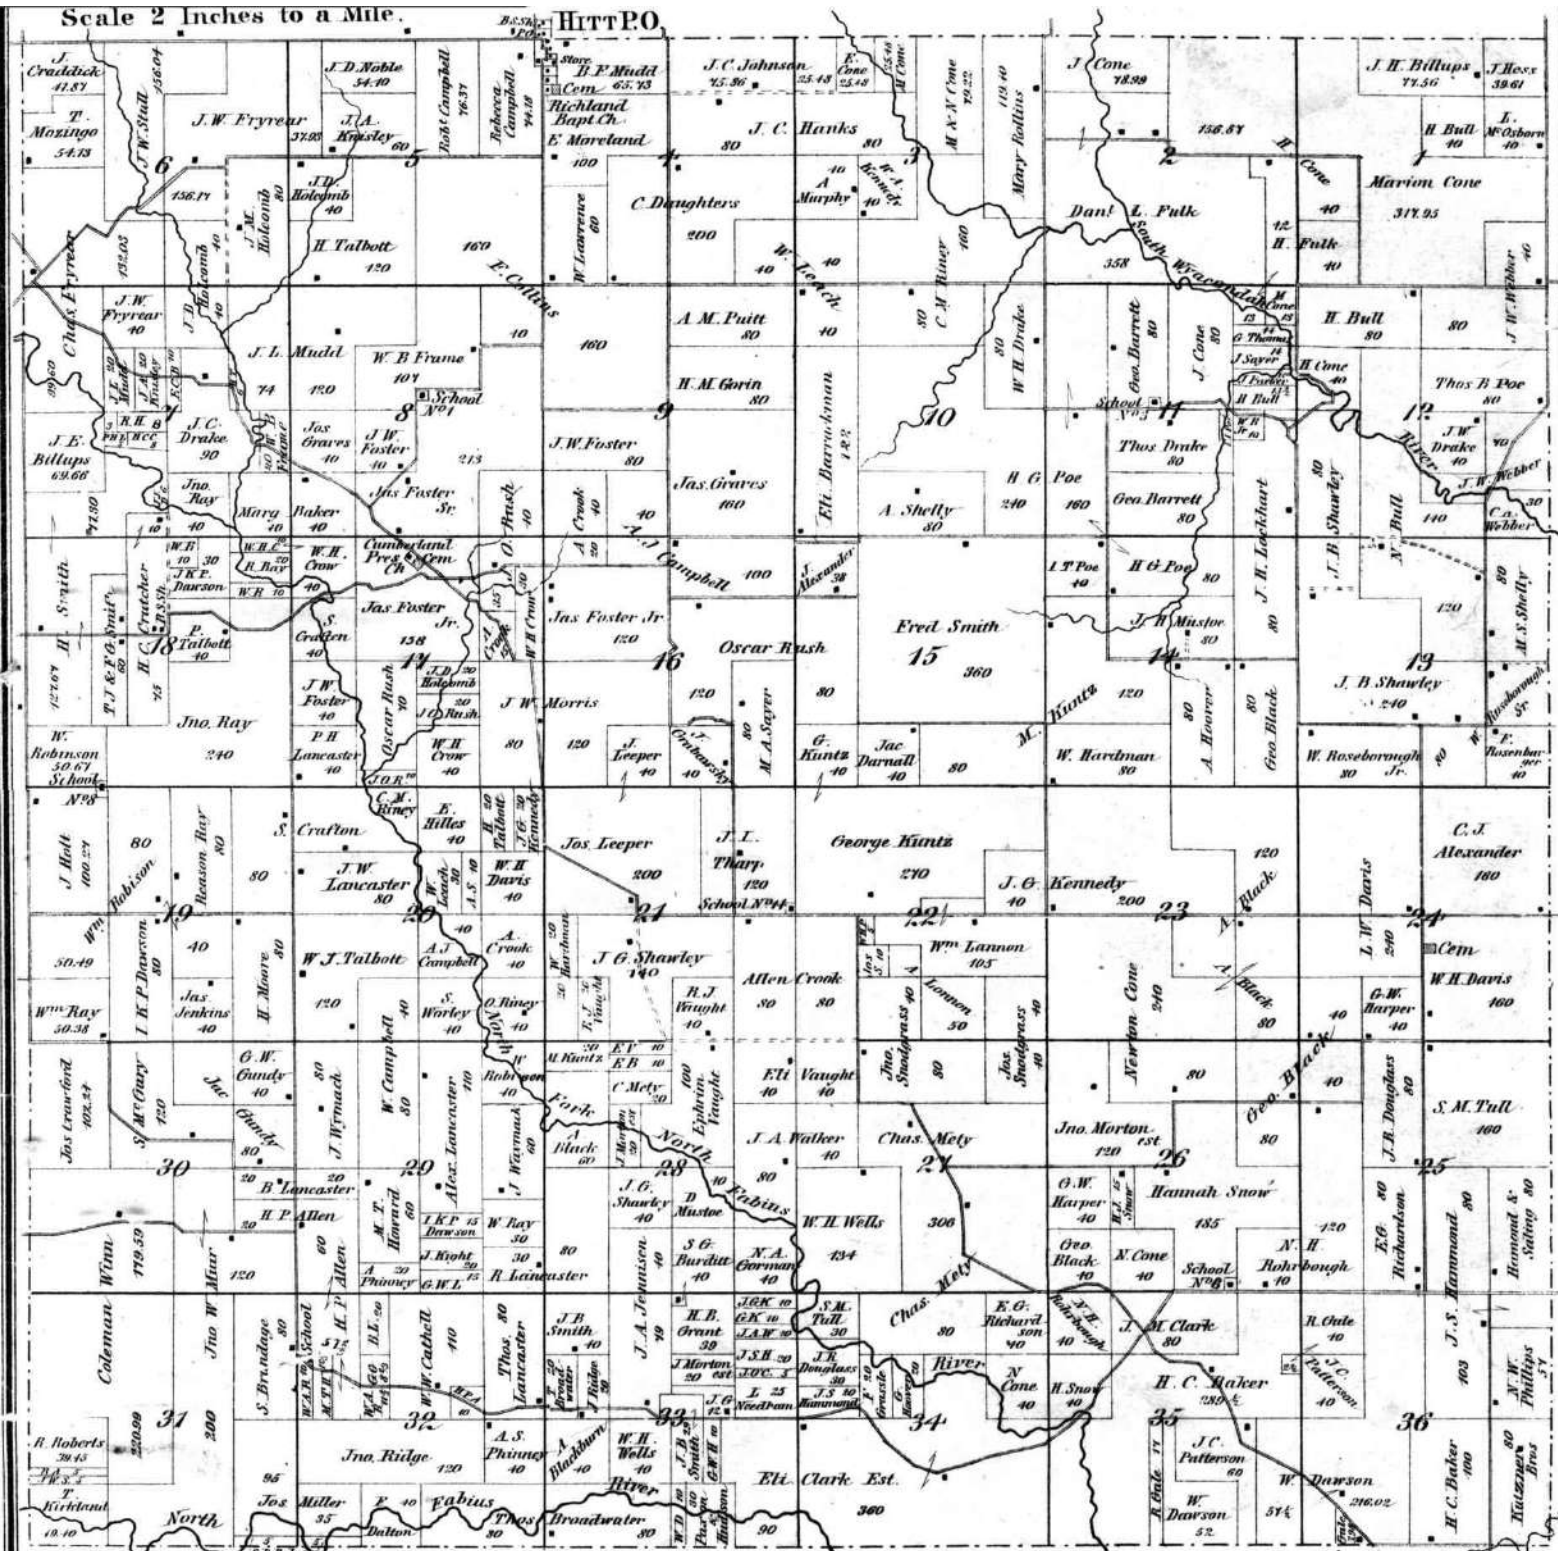

Scale 2 Inches to a Mile.

HITPO