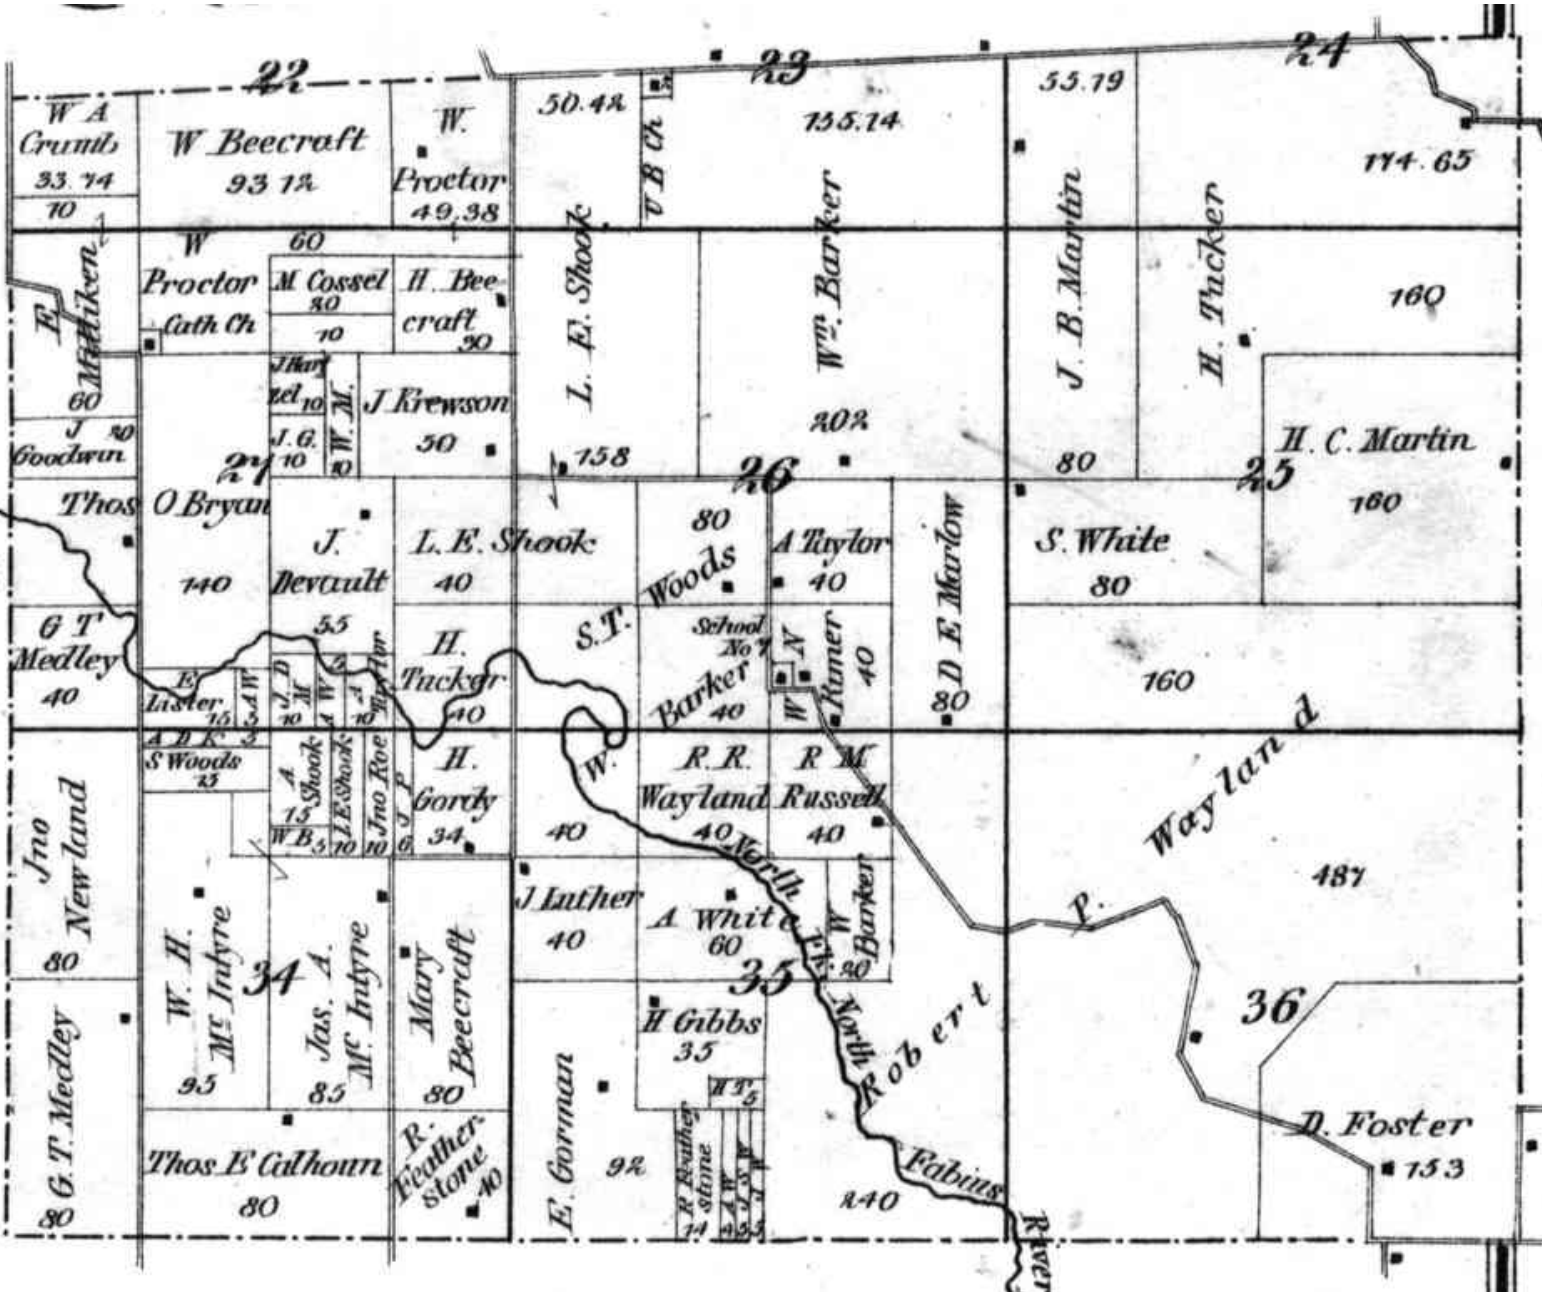

W A Crumb
33.74
70

E Mathiken
60

J Goodwin
20

Thos
40

G T Medley
40

Jno Newland
80

G T Medley
80

W Beecraft
93.12

W Proctor
49.38

W
60

Proctor
Cath Ch
10

M Cossel
80

H Beecraft
30

J Crewson
50

J G
10

W M
10

O Bryan
140

J Devault
40

H Tacker
40

H Gorky
34

W H Intyre
95

Jas A Intyre
85

Mary Beecraft
80

R Featherstone
40

Thos E Calhoun
80

50.42

L. E. Shook
158

L. E. Shook
40

S.T. Barker
40

H. Gibbs
35

E. Gorman
92

23

155.14

W.P. Barker
202

26

80

A Taylor
40

School No 7
40

W.N. Turner
40

D.E. Marlow
80

W. Wayland
40

R.R. Wayland
40

R.M. Russell
40

Merrill
40

A White
60

H Gibbs
35

R.R. Featherstone
74

24

55.19

114.65

J. B. Martin
80

H. Tucker
160

H. C. Martin
160

S. White
80

160

Wayland
487

36

D. Foster
153

Fabius River