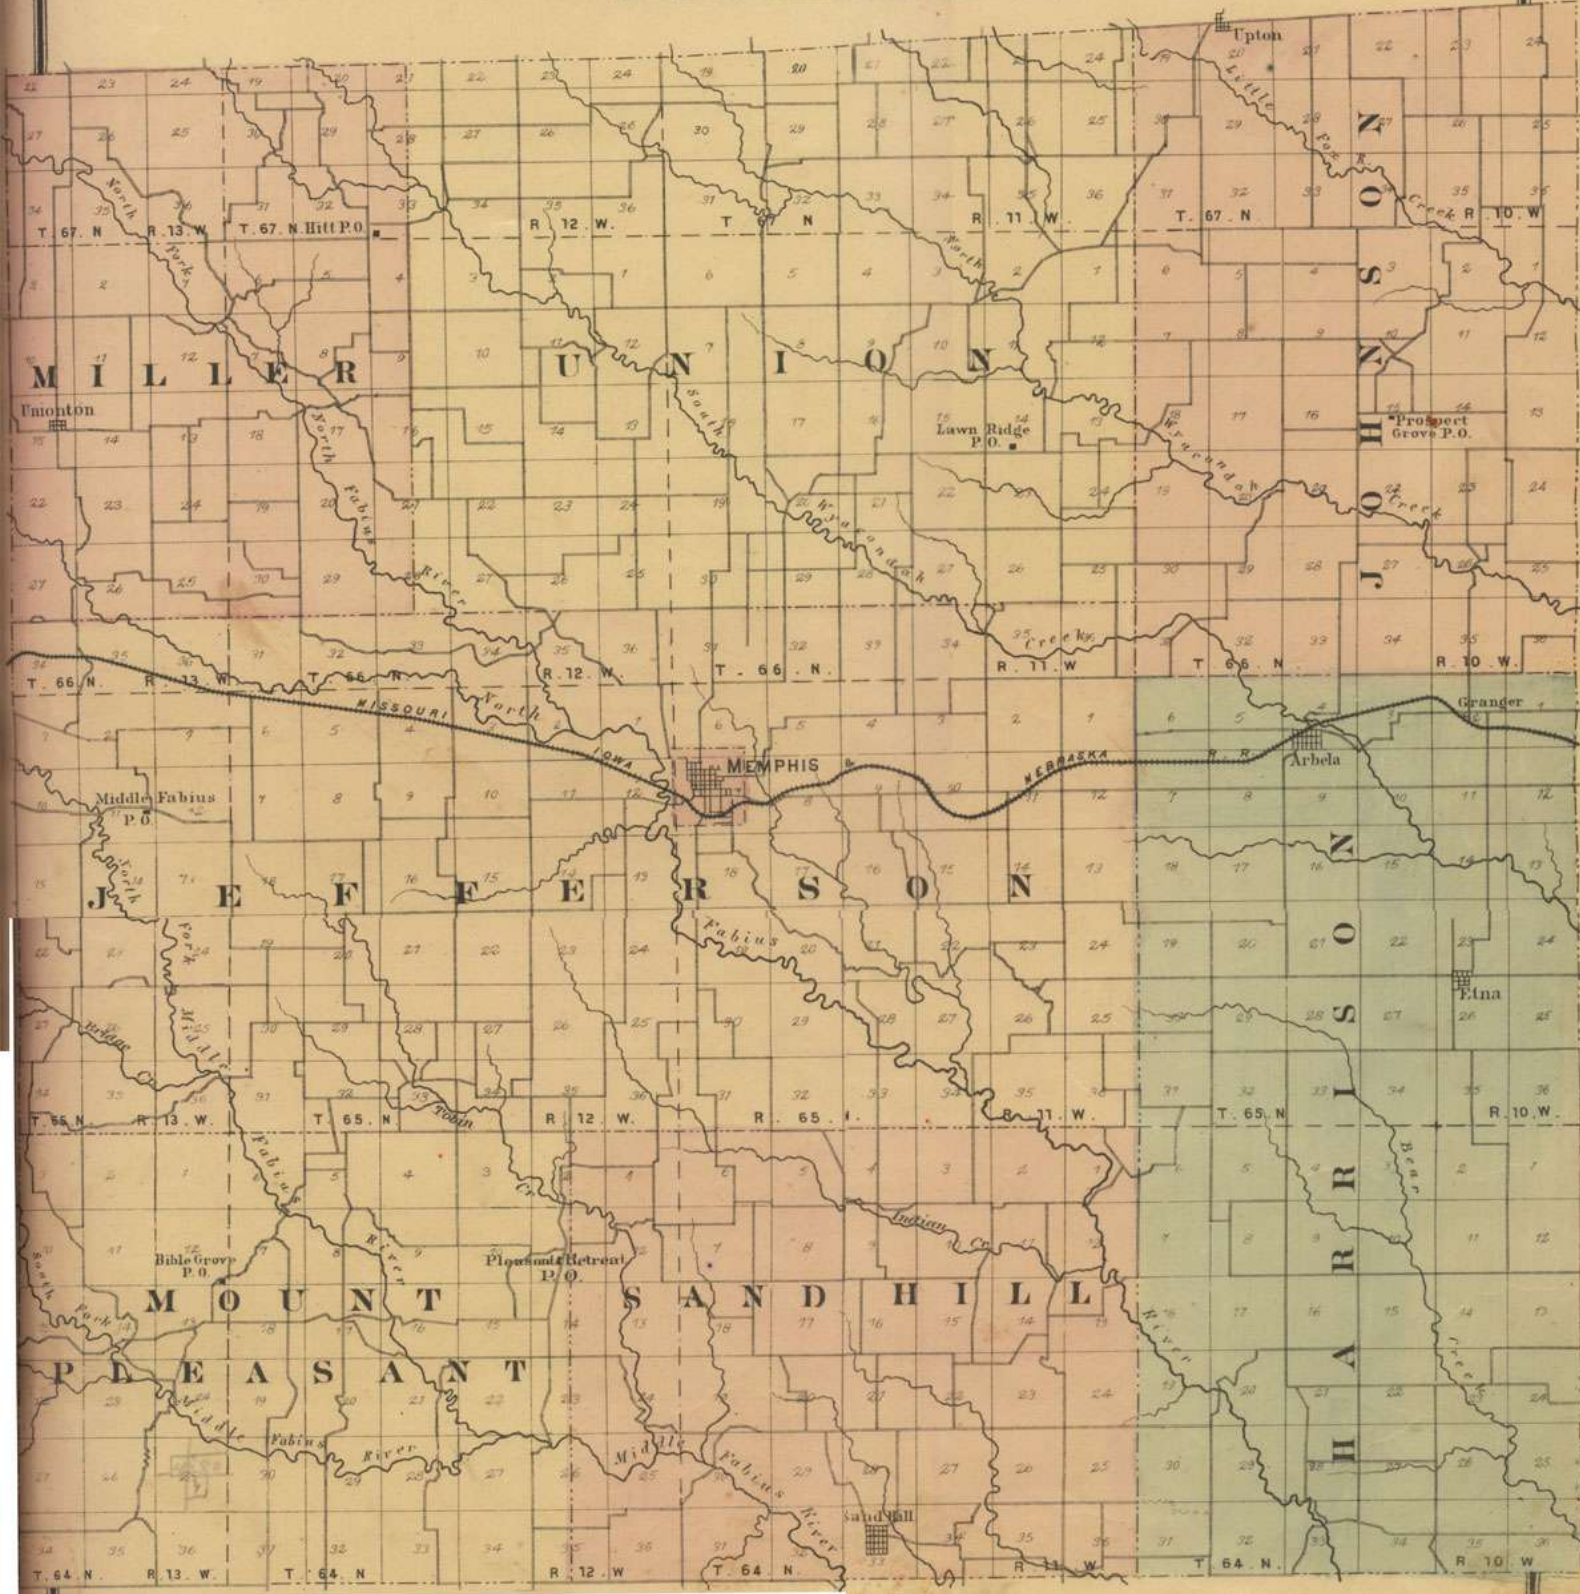

OUTLINE MAP OF SCOTLAND CO., MISSOURI

SCOTLAND CO. ATLAS
Township 64 North
Range 10 West
(of 5th Principal Meridian)

Scale 2 Inches to a Mile.

SCOTLAND CO. ATLAS
 Township 65 North
 Range 10 West
 of 5th Principal Meridian

Scale 2 Inches to a Mile.

SCOTLAND CO. ATLAS
 Township 65 North
 Range 11 West
 (of 5th Principal Meridian)

Scale 2 Inches to a Mile.

SCOTLAND CO. ATLAS
Township 65 North
Range 12 West
 (of 5th Principal Meridian)