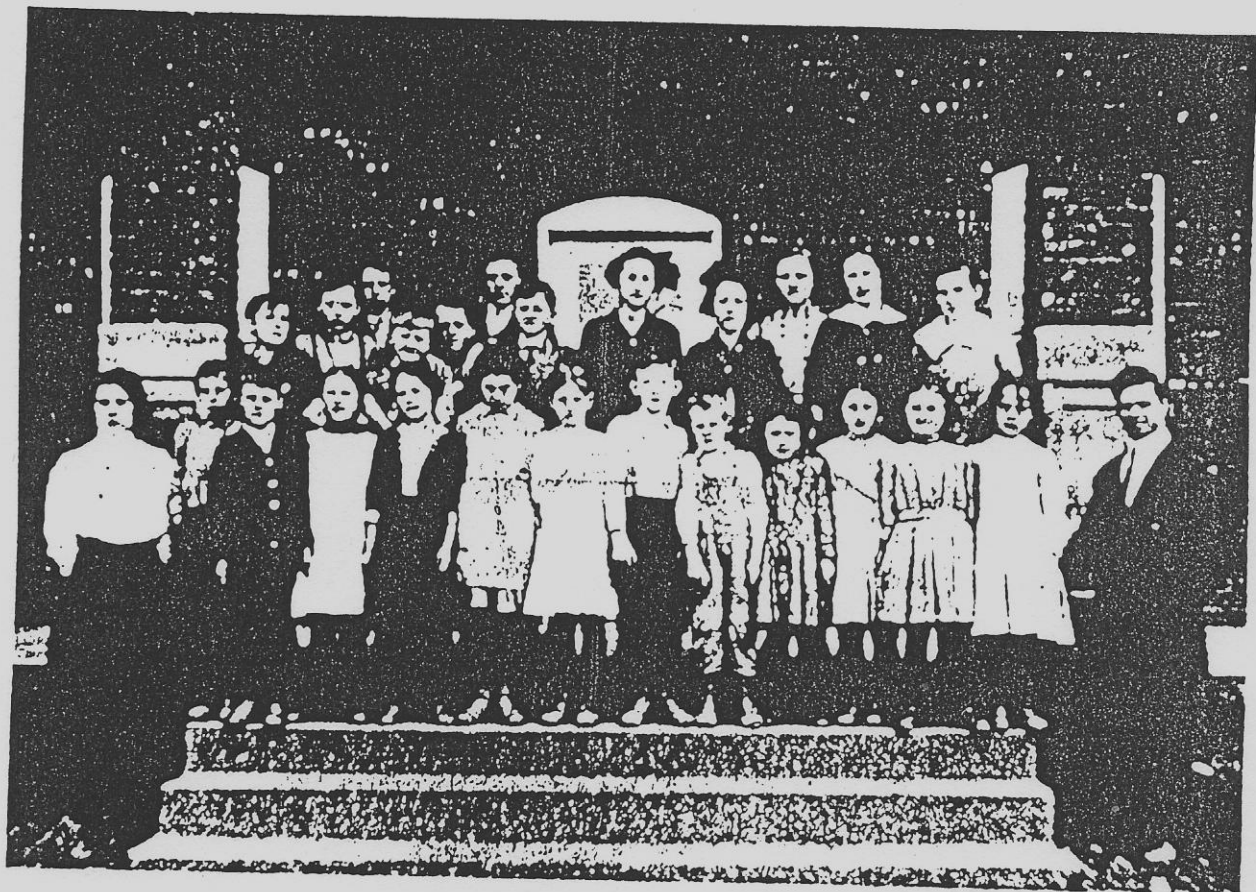

BOONVILLE DAILY NEWS

7 May 1968

2/3-6

The Bellair School, 1912-13 Term

School opened at Bellair, southwest of Boonville, in a new, two-story brick building in 1912. Harold Mitzel of 628 Krohn St., the owner of this photograph, said. A high school was operated in the district, No. 48 of Cooper County, probably from 1914 to 1916.

Miss Inez Sly (extreme left) and Maurice D. Mohler (right) taught the two rooms during the 1912-13 school year. Both are deceased. Mitzel identified the students as:

Standing in the first row, left to right,